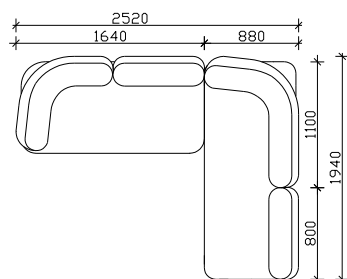

## SOFA ELEMENTS

1 SEATER

2 SEATER

3 SEATER

3/5 SEATER

## ANGLE ELEMENTS

ANGLE 2 SEATER

ANGLE 3 SEATER

RELX

## COMBINATIONS

ANGLE 2 SEATER

ANGLE 3 SEATER

ANGLE 3 SEATER

ANGLE 3 SEATER

ANGLE 3 SEATER

RELAX

\* 252 / 194cm

\* 282 / 194cm

\* 282 / 234cm