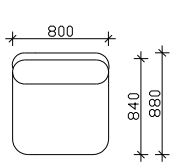

# CLOUD SOFA

- BACK & SEATING CUSHIONS MADE OF EXPANDED UNDERFORMABLE H.R POLYURETHANE
- METHAL LEGS TYPE SPK 505 h-15.5cm. HIGH

\*\*\*NOTICE : ALLOWED UPHOLSTERED DIMENSION +/- 2cm.

## SOFA ELEMENTS

1 SEATER

2 SEATER

3 SEATER

3/5 SEATER

## COMBINATIONS

ANGLE 2 SEATER

ANGLE 3 SEATER

ANGLE 3 SEATER

ANGLE 3 SEATER

ANGLE 3 SEATER

RELAX

\* 252 / 194cm

\* 282 / 194cm

\* 282 / 234cm