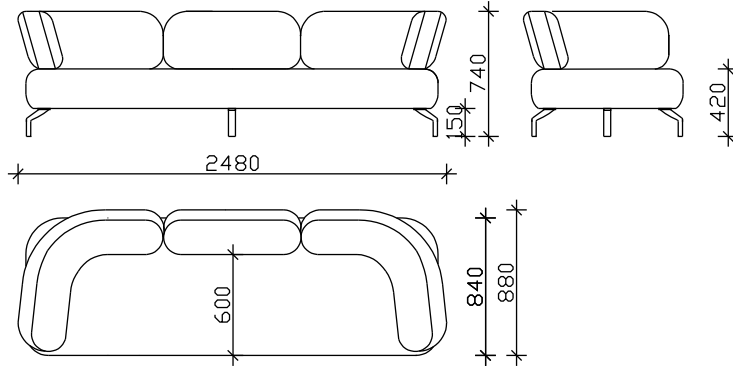

# CLOUD SOFA

- BACK & SEATING CUSHIONS MADE OF EXPANDED UNDERFORMABLE H.R POLYURETHANE
- METHAL LEGS TYPE SPK 505 h-15.5cm. HIGH

\*\*\*NOTICE : ALLOWED UPHOLSTERED DIMENSION +/- 2cm.

## SOFA ELEMENTS

1 SEATER

2 SEATER

3 SEATER

3/5 SEATER

## COMBINATIONS

ANGLE 2 SEATER

ANGLE 3 SEATER

ANGLE 3 SEATER

ANGLE 3 SEATER

ANGLE 3 SEATER

RELAX

\* 252 / 194cm

\* 282 / 194cm

\* 282 / 234cm