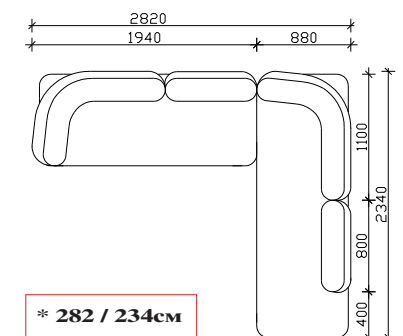

## ANGLE ELEMENTS

ANGLE 2 SEATER

ANGLE 3 SEATER

RELX

## COMBINATIONS

ANGLE 2 SEATER

ANGLE 3 SEATER

ANGLE 3 SEATER

ANGLE 3 SEATER

ANGLE 3 SEATER

RELAX

\* 252 / 194cm

\* 282 / 194cm

\* 282 / 234cm