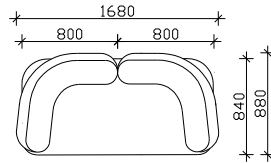

## VIEWS

## SOFA ELEMENTS

1 SEATER

2 SEATER

3 SEATER

3/5 SEATER

## ANGLE ELEMENTS

ANGLE 2 SEATER

ANGLE 3 SEATER

RELX

\* 282 / 194cm

\* 282 / 234cm