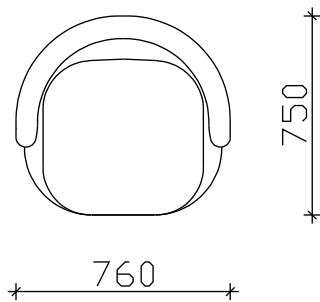

ARMCHAIR WILLOW

- BACK & SEATING CUSHIONS MADE OF EXPANDED UNDERFORMABLE H.R.POLYURETHANE
- METAL LEGS h=26cm

***NOTICE: ALLOWED UPHOLSTERED DIMENSION +/- 2cm

VIEWS

ELEMENTS

ARMCHAIR

2 SEATER