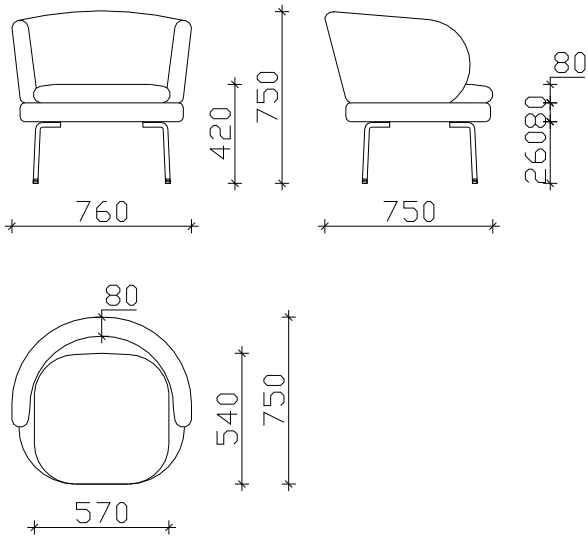

ARMCHAIR WILLOW

- BACK & SEATING CUSHIONS MADE OF EXPANDED UNDERFORMABLE H.R.POLYURETHANE
- METAL LEGS h=26cm

***NOTICE: ALLOWED UPHOLSTERED DIMENSION +/- 2cm

VIEWS

ELEMENTS

ARMCHAIR

2 SEATER