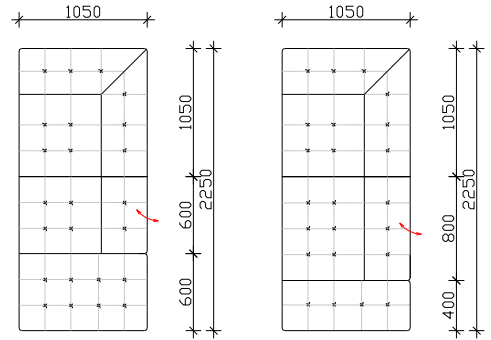

VIEW

SOFA ELEMENTS

ANGLE ELEMENTS

VINCENT

- ADJUSTABLE HEADREST MECHANISAM
- BACK& SEATING CUSHIONS MADE OF EXPANDED UNDEFORMABLE H.R POLYURETHANE
- METHAL LEGS TYPE SPK 227 h-12cm. HIGH

***NOTICE : ALLOWED UPHOLSTERED DIMENSION +/- 2cm.

EXTENDED
ANGLE 3 SEATER

EXTENDED
ANGLE 3 SEATER WITH FIXED ANGLE

COMBINATIONS

ANGLE 3 + ANGLE + ANGLE 2
SEATER

ANGLE 3 + RELAX 112
SEATER

ANGLE 3 + EXTENDED
SEATER ANGLE 3 SEATER