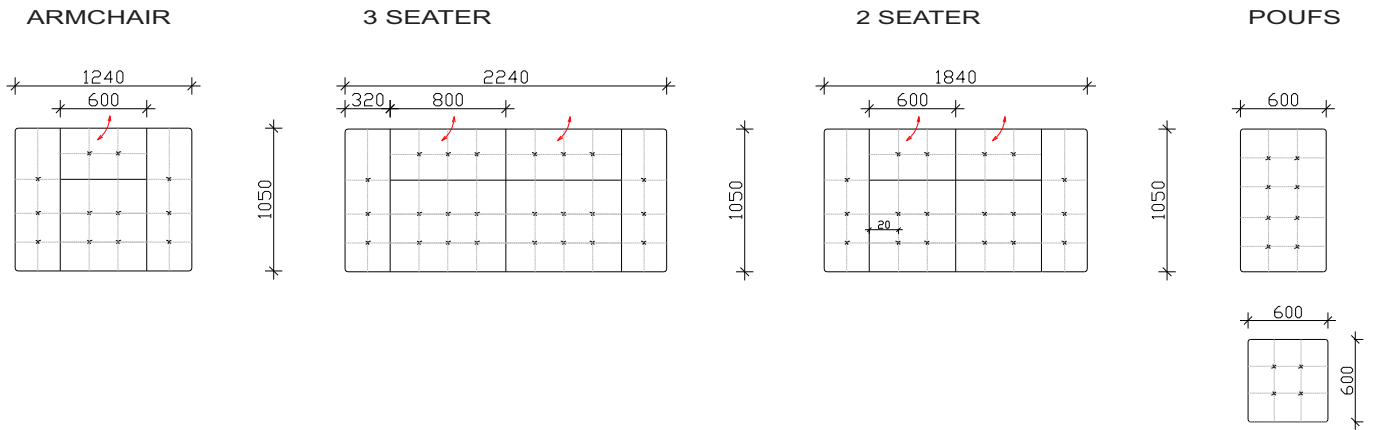

VINCENT

- ADJUSTABLE HEADREST MECHANISAM
- BACK& SEATING CUSHIONS MADE OF EXPANDED UNDEFORMABLE H.R POLYURETHANE
- METHAL LEGS TYPE SPK 227 h-12cm. HIGH

***NOTICE : ALLOWED UPHOLSTERED DIMENSION +/- 2cm.

VIEW

SOFA ELEMENTS

ANGLE ELEMENTS

VINCENT

- ADJUSTABLE HEADREST MECHANISAM
- BACK& SEATING CUSHIONS MADE OF EXPANDED UNDEFORMABLE H.R POLYURETHANE
- METHAL LEGS TYPE SPK 227 h-12cm. HIGH

***NOTICE : ALLOWED UPHOLSTERED DIMENSION +/- 2cm.

EXTENDED
ANGLE 3 SEATER

EXTENDED
ANGLE 3 SEATER WITH FIXED ANGLE

COMBINATIONS

ANGLE 3 + ANGLE + ANGLE 2
SEATER

ANGLE 3 + RELAX 112
SEATER

ANGLE 3 + EXTENDED
SEATER ANGLE 3 SEATER