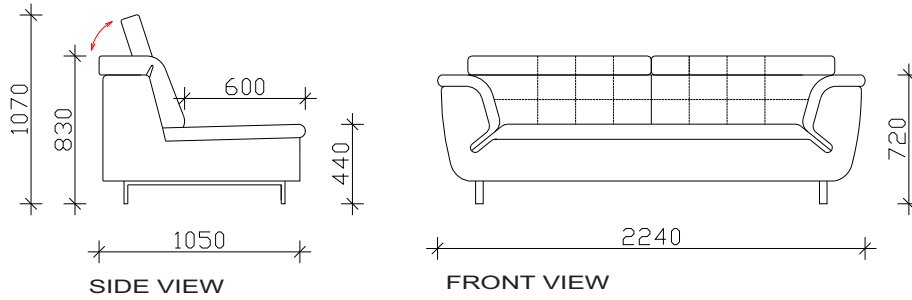

VINCENT

- ADJUSTABLE HEADREST MECHANISAM
- BACK& SEATING CUSHIONS MADE OF EXPANDED UNDEFORMABLE H.R POLYURETHANE
- METHAL LEGS TYPE SPK 227 h-12cm. HIGH

***NOTICE : ALLOWED UPHOLSTERED DIMENSION +/- 2cm.

VIEW

SOFA ELEMENTS

ANGLE ELEMENTS

VINCENT

- ADJUSTABLE HEADREST MECHANISAM
- BACK& SEATING CUSHIONS MADE OF EXPANDED UNDEFORMABLE H.R POLYURETHANE
- METHAL LEGS TYPE SPK 227 h-12cm. HIGH

***NOTICE : ALLOWED UPHOLSTERED DIMENSION +/- 2cm.

EXTENDED
ANGLE 3 SEATER

EXTENDED
ANGLE 3 SEATER WITH FIXED ANGLE

COMBINATIONS

ANGLE 3 + ANGLE + ANGLE 2
SEATER

ANGLE 3 + RELAX 112
SEATER

ANGLE 3 + EXTENDED
SEATER ANGLE 3 SEATER