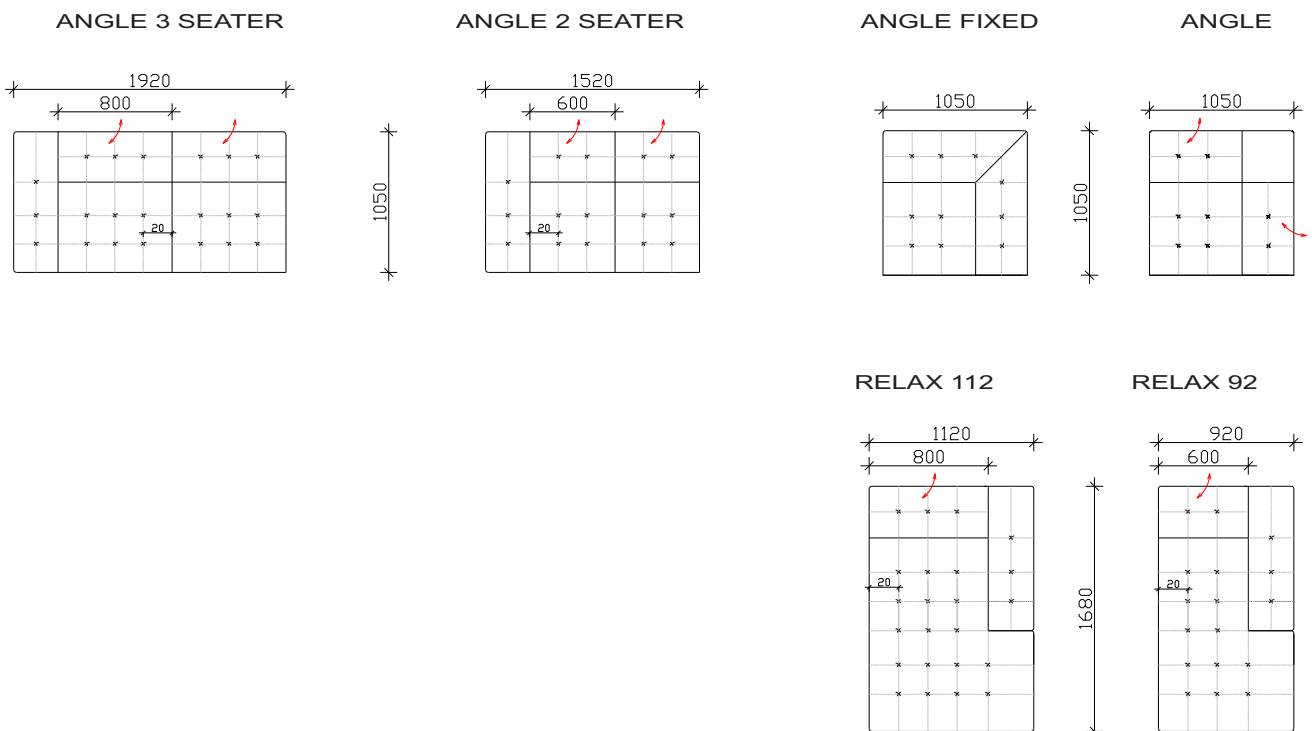

VINCENT

- ADJUSTABLE HEADREST MECHANISAM
- BACK& SEATING CUSHIONS MADE OF EXPANDED UNDEFORMABLE H.R POLYURETHANE
- METHAL LEGS TYPE SPK 227 h-12cm. HIGH

***NOTICE : ALLOWED UPHOLSTERED DIMENSION +/- 2cm.

VIEW

SOFA ELEMENTS

ANGLE ELEMENTS

VINCENT

- ADJUSTABLE HEADREST MECHANISAM
- BACK& SEATING CUSHIONS MADE OF EXPANDED UNDEFORMABLE H.R POLYURETHANE
- METHAL LEGS TYPE SPK 227 h-12cm. HIGH

***NOTICE : ALLOWED UPHOLSTERED DIMENSION +/- 2cm.

EXTENDED
ANGLE 3 SEATER

EXTENDED
ANGLE 3 SEATER WITH FIXED ANGLE

COMBINATIONS

ANGLE 3 + ANGLE + ANGLE 2
SEATER

ANGLE 3 + RELAX 112
SEATER

ANGLE 3 + EXTENDED
SEATER ANGLE 3 SEATER