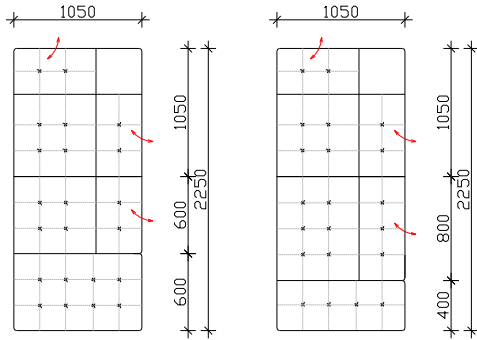

VIEW

SOFA ELEMENTS

ANGLE ELEMENTS

VINCENT

- ADJUSTABLE HEADREST MECHANISAM
- BACK& SEATING CUSHIONS MADE OF EXPANDED UNDEFORMABLE H.R POLYURETHANE
- METHAL LEGS TYPE SPK 227 h-12cm. HIGH

***NOTICE : ALLOWED UPHOLSTERED DIMENSION +/- 2cm.

EXTENDED
ANGLE 3 SEATER

EXTENDED
ANGLE 3 SEATER WITH FIXED ANGLE

COMBINATIONS

ANGLE 3 + ANGLE + ANGLE 2
SEATER

ANGLE 3 + RELAX 112
SEATER

ANGLE 3 + EXTENDED
SEATER ANGLE 3 SEATER