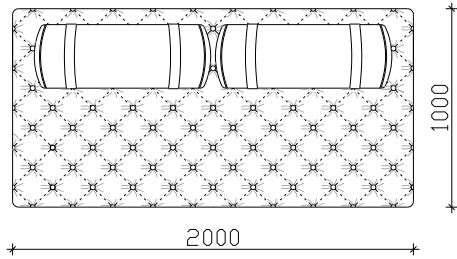

SCARLET

- FIXED UPHOLSTERY
- BACK & SEATING MADE OF EXPANDED UNDERFORMABLE H.R. POLYURETHANE
- WOODEN LEGS H=12cm (color of choice)

*** NOTICE : ALLOWED UPHOLSTERED DIMENSION +/- 2cm

VIEWS

SOFA ELEMENTS

3 SEATER

2 SEATER

1 SEATER

POUF