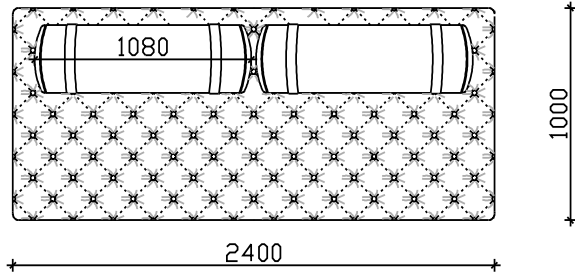

SCARLET

- FIXED UPHOLSTERY
- BACK & SEATING MADE OF EXPANDED UNDERFORMABLE H.R. POLYURETHANE
- WOODEN LEGS H=12cm (color of choice)

*** NOTICE : ALLOWED UPHOLSTERED DIMENSION +/- 2cm

VIEWS

SOFA ELEMENTS

3 SEATER

2 SEATER

1 SEATER

POUF