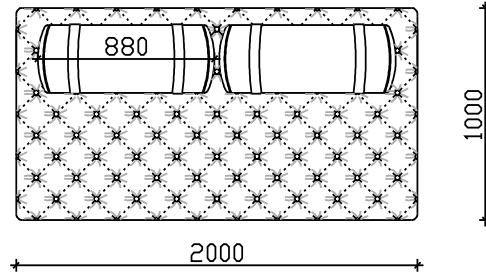

SCARLET

- FIXED UPHOLSTERY
- BACK & SEATING MADE OF EXPANDED UNDERFORMABLE H.R. POLYURETHANE
- WOODEN LEGS H=12cm (color of choice)

*** NOTICE : ALLOWED UPHOLSTERED DIMENSION +/- 2cm

VIEWS

SOFA ELEMENTS

3 SEATER

2 SEATER

1 SEATER

POUF