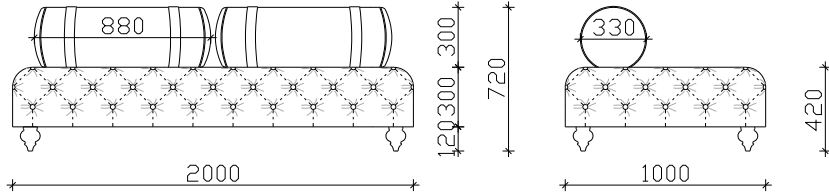

SCARLET

- FIXED UPHOLSTERY
- BACK & SEATING MADE OF EXPANDED UNDERFORMABLE H.R. POLYURETHANE
- WOODEN LEGS H=12cm (color of choice)

*** NOTICE : ALLOWED UPHOLSTERED DIMENSION +/- 2cm

VIEWS

SOFA ELEMENTS

3 SEATER

2 SEATER

1 SEATER

POUF