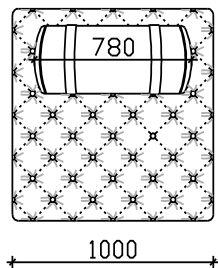

SCARLET

- FIXED UPHOLSTERY
- BACK & SEATING MADE OF EXPANDED UNDERFORMABLE H.R. POLYURETHANE
- WOODEN LEGS H=12cm (color of choice)

*** NOTICE : ALLOWED UPHOLSTERED DIMENSION +/- 2cm

VIEWS

SOFA ELEMENTS

3 SEATER

2 SEATER

1 SEATER

POUF