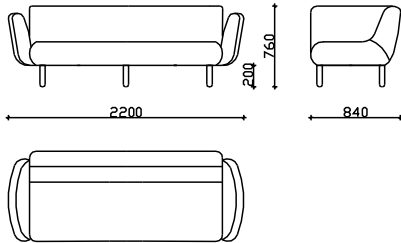

VIEWS SOFA WITH ARMREST

SOFA ELEMENTS