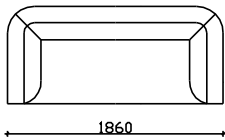

SECRET

-BACK AND THE SEAT MADE OF WIRED CORE AND EXPANDED UNDEFOMABLE H.R POLYURETHANE

-WOODEN LEGS H=20cm

*NOTICE - ALLOWED UPHOLSTERED DIMENSION +/- 2 cm

VIEWS

SOFA ELEMENTS

2 SEATER

ANGLE ELEMENTS

COMBINATIONS

*253/247cm

*283/247cm

*314/247cm

*253/169cm

*283/169cm

*314/169cm

*253/199cm

*283/199cm

*314/199cm

*253/230cm

*283/230cm

*314/230cm