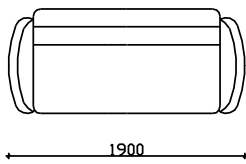

SECRET

-BACK AND THE SEAT MADE OF WIRED CORE AND EXPANDED UNDEFOMABLE H.R POLYURETHANE

-WOODEN LEGS H=20cm

*NOTICE - ALLOWED UPHOLSTERED DIMENSION +/- 2 cm

VIEWS SOFA WITH ARMREST

SOFA ELEMENTS

2 SEATER

ANGLE ELEMENTS

COMBINATIONS

*254/169cm

*284/169cm

*254/199cm

*284/199cm

*254/230cm

*284/230cm