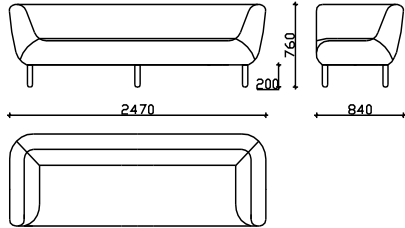

VIEWS

SOFA ELEMENTS