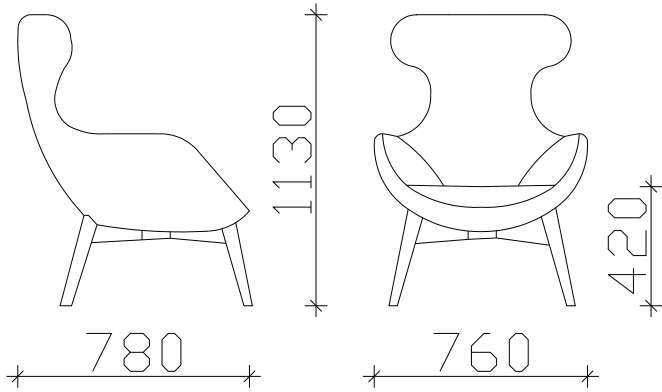

ARMCHAIR QUEEN

- STEEL FRAME ENTIRELY MOULDED WITH COLD-CURE POLYURETHANE
- WOODEN LEGS
- POSSIBILITY OF WOODEN LEGS FORM & COLOR SELECTION

*** NOTICE: ALLOWED UPHOLSTERED DIMENSION +/-2cm

ТАБУРЕТКА