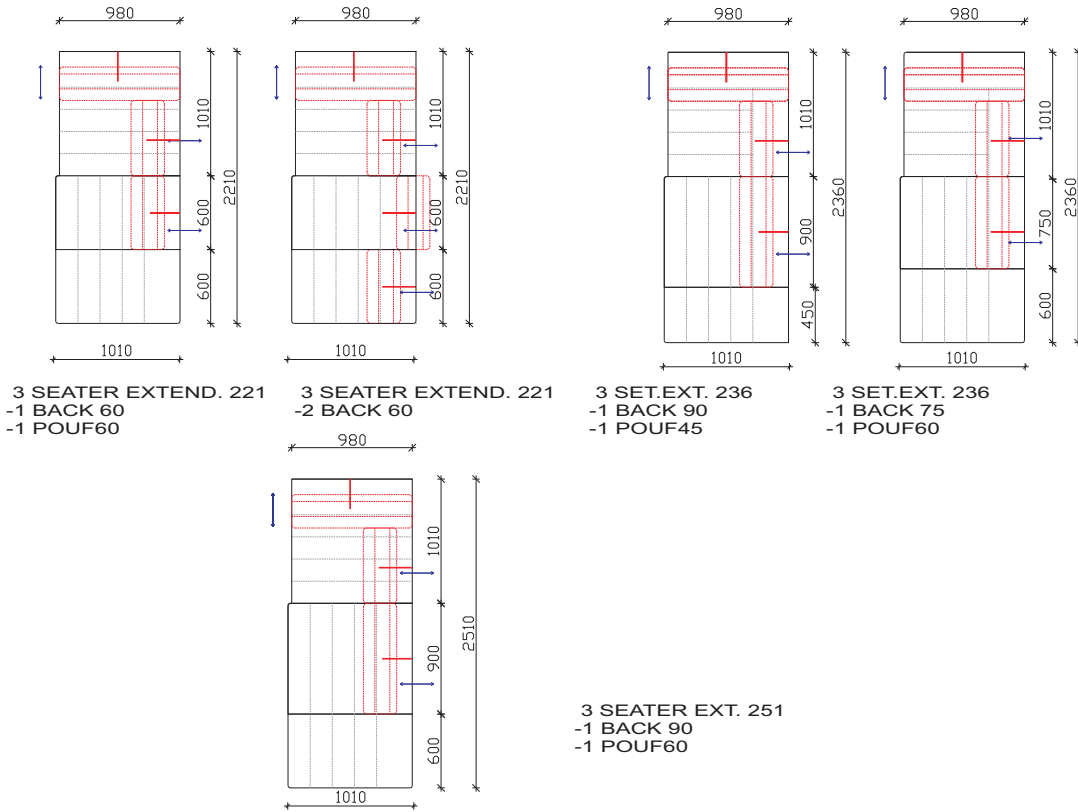

ANGLED 3 SEATER

ANGLED 2,5 SEATER

ANGLED 2 SEATER

1 SEATER 60

1 SEATER 75

1 SEATER 90

Q

- ADJUSTABLE BECKREST AND ARMREST
- FIXED SEATING
- SEAT AND BACK IN EXPANDED UNDEFORMABLE H.R. POLIURETHANE
- METAL LEGS ASL 21-h=6cm (OPTIONAL WOODEN LEG)

NOTE : ±2cm IS PERMITTED TOLERANCE FROM FINAL UPHOLSTERED MEASURES

ANGLE

CLOSED POSITION

OPEN POSITION

ONE OPEN POSITION

RELAX

RELAX OPEN AND CLOSED POSITIONS

RELAX EXTENDED OPEN AND CLOSED POSITIONS

3 SEATER EXTENDED

COMBINATIONS OF SECTIONAL SOFAS

ANG. 3 SEATER + RELAX

- * 316/173(184)cm *316/227(238)cm
- * 286/173(184)cm *286/227(238)cm
- * 256/173(184)cm *256/227(238)cm

ANG. 3 SEATER + ANGLE + ANG. 2 SEATER

- * 319(330)/319cm *319(330)/289cm * 319(330)/259cm
- * 289(300)/289cm *289(300)/259cm
- * 259(270)/259cm

ANG. 3 SEATER. + 3 SEATER EXTENDED

- * 316(327)/221(232)cm *316(327)/236(247)cm *316(327)/251(262)cm
- * 286(297)/221(232)cm *286(297)/236(247)cm *286(297)/251(262)cm
- * 256(267)/221(232)cm *256(267)/236(247)cm *256(267)/251(262)cm