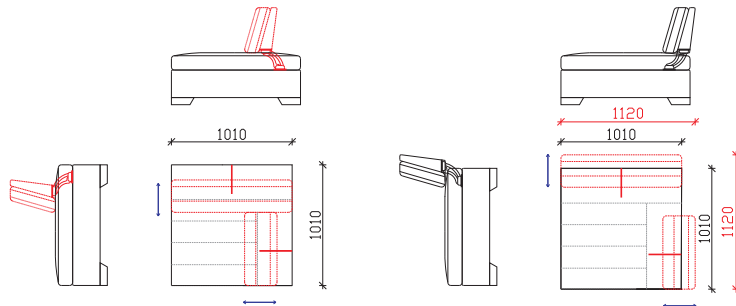

ANGLED 3 SEATER

ANGLED 2,5 SEATER

ANGLED 2 SEATER

1 SEATER 60

1 SEATER 75

1 SEATER 90

Q

- ADJUSTABLE BECKREST AND ARMREST
- FIXED SEATING
- SEAT AND BACK IN EXPANDED UNDEFORMABLE H.R. POLIURETHANE
- METAL LEGS ASL 21-h=6cm (OPTIONAL WOODEN LEG)

NOTE : ±2cm IS PERMITTED TOLERANCE FROM FINAL UPHOLSTERED MEASURES

ANGLE

CLOSED POSITION

OPEN POSITION

ONE OPEN POSITION

RELAX

RELAX OPEN AND CLOSED POSITIONS

RELAX EXTENDED OPEN AND CLOSED POSITIONS

3 SEATER EXTENDED

COMBINATIONS OF SECTIONAL SOFAS

ANG. 3 SEATER + RELAX

- * 316/173(184)cm *316/227(238)cm
- * 286/173(184)cm *286/227(238)cm
- * 256/173(184)cm *256/227(238)cm

ANG. 3 SEATER + ANGLE + ANG. 2 SEATER

- * 319(330)/319cm *319(330)/289cm * 319(330)/259cm
- * 289(300)/289cm *289(300)/259cm
- * 259(270)/259cm

ANG. 3 SEATER. + 3 SEATER EXTENDED

- * 316(327)/221(232)cm *316(327)/236(247)cm *316(327)/251(262)cm
- * 286(297)/221(232)cm *286(297)/236(247)cm *286(297)/251(262)cm
- * 256(267)/221(232)cm *256(267)/236(247)cm *256(267)/251(262)cm