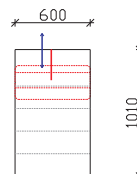

ANGLED 3 SEATER

ANGLED 2,5 SEATER

ANGLED 2 SEATER

1 SEATER 60

1 SEATER 75

1 SEATER 90

Q

- ADJUSTABLE BECKREST AND ARMREST
- FIXED SEATING
- SEAT AND BACK IN EXPANDED UNDEFORMABLE H.R. POLIURETHANE
- METAL LEGS ASL 21-h=6cm (OPTIONAL WOODEN LEG)

NOTE : ±2cm IS PERMITTED TOLERANCE FROM FINAL UPHOLSTERED MEASURES

ANGLE

CLOSED POSITION

OPEN POSITION

ONE OPEN POSITION

RELAX

RELAX OPEN AND CLOSED POSITIONS

RELAX EXTENDED OPEN AND CLOSED POSITIONS