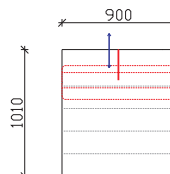

ANGLED 3 SEATER

ANGLED 2,5 SEATER

ANGLED 2 SEATER

1 SEATER 60

1 SEATER 75

1 SEATER 90

Q

- ADJUSTABLE BECKREST AND ARMREST
- FIXED SEATING
- SEAT AND BACK IN EXPANDED UNDEFORMABLE H.R. POLIURETHANE
- METAL LEGS ASL 21-h=6cm (OPTIONAL WOODEN LEG)

NOTE : ±2cm IS PERMITTED TOLERANCE FROM FINAL UPHOLSTERED MEASURES

ANGLE

CLOSED POSITION

OPEN POSITION

ONE OPEN POSITION

RELAX

RELAX OPEN AND CLOSED POSITIONS

RELAX EXTENDED OPEN AND CLOSED POSITIONS