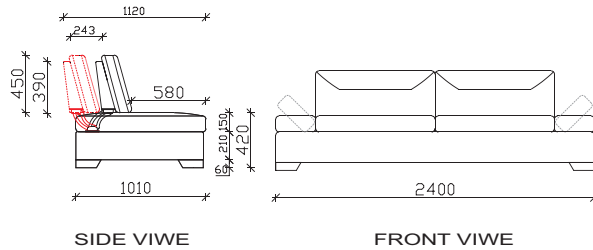

VIWES

SOFA ELEMENTS