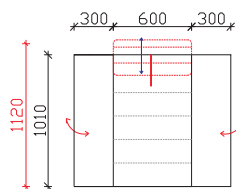

Q

- ADJUSTABLE BECKREST AND ARMREST
- FIXED SEATING
- SEAT AND BACK IN EXPANDED UNDEFORMABLE H.R. POLIURETHANE
- METAL LEGS ASL 21-h=6cm (OPTIONAL WOODEN LEG)

NOTE : ± 2 cm IS PERMITTED TOLERANCE FROM FINAL UPHOLSTERED MEASURES

VIWES

SOFA ELEMENTS

ARMCHAIR

ANGLED ELEMENTS