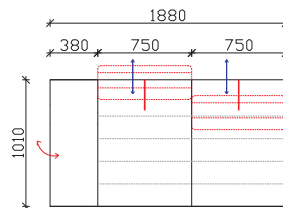

ANGLED 3 SEATER

ANGLED 2,5 SEATER

ANGLED 2 SEATER

1 SEATER 60

1 SEATER 75

1 SEATER 90

Q

- ADJUSTABLE BECKREST AND ARMREST
- FIXED SEATING
- SEAT AND BACK IN EXPANDED UNDEFORMABLE H.R. POLIURETHANE
- METAL LEGS ASL 21-h=6cm (OPTIONAL WOODEN LEG)

NOTE : ±2cm IS PERMITTED TOLERANCE FROM FINAL UPHOLSTERED MEASURES

ANGLE

CLOSED POSITION

OPEN POSITION

ONE OPEN POSITION

RELAX

RELAX OPEN AND CLOSED POSITIONS

RELAX EXTENDED OPEN AND CLOSED POSITIONS