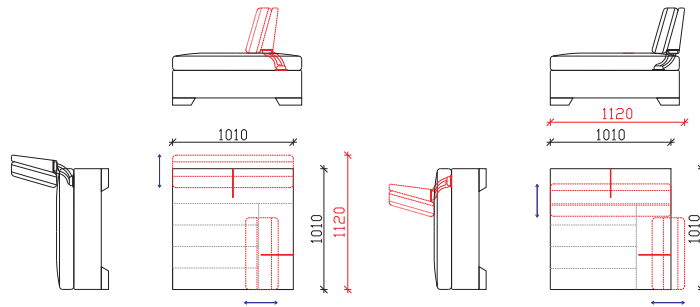

NOTE : ±2cm IS PERMITTED TOLERANCE FROM FINAL UPHOLSTERED MEASURES

ANGLE

CLOSED POSITION

OPEN POSITION

ONE OPEN POSITION

RELAX

RELAX OPEN AND CLOSED POSITIONS

RELAX EXTENDED OPEN AND CLOSED POSITIONS

Q

- ADJUSTABLE BECKREST AND ARMREST
- FIXED SEATING
- SEAT AND BACK IN EXPANDED UNDEFORMABLE H.R. POLIURETHANE
- METAL LEGS ASL 21-h=6cm (OPTIONAL WOODEN LEG)

NOTE : ±2cm IS PERMITTED TOLERANCE FROM FINAL UPHOLSTERED MEASURES

3 SEATER EXTENDED

COMBINATIONS OF SECTIONAL SOFAS

ANG. 3 SEATER + RELAX

- * 316/173(184)cm *316/227(238)cm
- * 286/173(184)cm *286/227(238)cm
- * 256/173(184)cm *256/227(238)cm

ANG. 3 SEATER + ANGLE + ANG. 2 SEATER

- * 319(330)/319cm *319(330)/289cm * 319(330)/259cm
- * 289(300)/289cm *289(300)/259cm
- * 259(270)/259cm

ANG. 3 SEATER. + 3 SEATER EXTENDED

- * 316(327)/221(232)cm *316(327)/236(247)cm *316(327)/251(262)cm
- * 286(297)/221(232)cm *286(297)/236(247)cm *286(297)/251(262)cm
- * 256(267)/221(232)cm *256(267)/236(247)cm *256(267)/251(262)cm