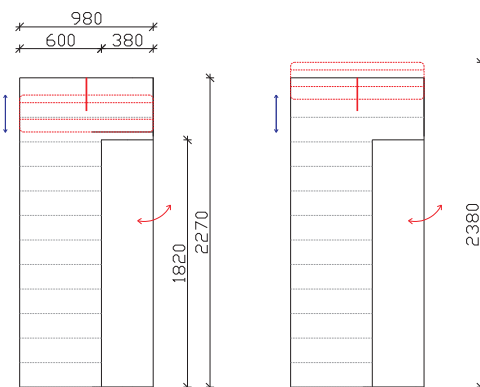

NOTE : ±2cm IS PERMITTED TOLERANCE FROM FINAL UPHOLSTERED MEASURES

ANGLE

CLOSED POSITION

OPEN POSITION

ONE OPEN POSITION

RELAX

RELAX OPEN AND CLOSED POSITIONS

RELAX EXTENDED OPEN AND CLOSED POSITIONS

Q

- ADJUSTABLE BECKREST AND ARMREST
- FIXED SEATING
- SEAT AND BACK IN EXPANDED UNDEFORMABLE H.R. POLIURETHANE
- METAL LEGS ASL 21-h=6cm (OPTIONAL WOODEN LEG)

NOTE : ±2cm IS PERMITTED TOLERANCE FROM FINAL UPHOLSTERED MEASURES

3 SEATER EXTENDED

COMBINATIONS OF SECTIONAL SOFAS

ANG. 3 SEATER + RELAX

- * 316/173(184)cm *316/227(238)cm
- * 286/173(184)cm *286/227(238)cm
- * 256/173(184)cm *256/227(238)cm

ANG. 3 SEATER + ANGLE + ANG. 2 SEATER

- * 319(330)/319cm *319(330)/289cm * 319(330)/259cm
- * 289(300)/289cm *289(300)/259cm
- * 259(270)/259cm

ANG. 3 SEATER. + 3 SEATER EXTENDED

- * 316(327)/221(232)cm *316(327)/236(247)cm *316(327)/251(262)cm
- * 286(297)/221(232)cm *286(297)/236(247)cm *286(297)/251(262)cm
- * 256(267)/221(232)cm *256(267)/236(247)cm *256(267)/251(262)cm