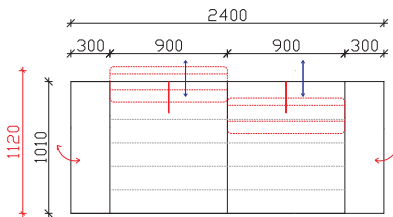

Q

- ADJUSTABLE BECKREST AND ARMREST
- FIXED SEATING
- SEAT AND BACK IN EXPANDED UNDEFORMABLE H.R. POLIURETHANE
- METAL LEGS ASL 21-h=6cm (OPTIONAL WOODEN LEG)

NOTE : ± 2 cm IS PERMITTED TOLERANCE FROM FINAL UPHOLSTERED MEASURES

VIWES

SOFA ELEMENTS

3 SEATER

ANGLED ELEMENTS