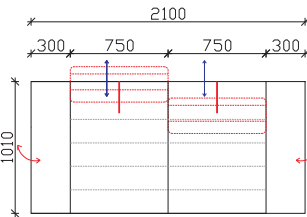

Q

- ADJUSTABLE BECKREST AND ARMREST
- FIXED SEATING
- SEAT AND BACK IN EXPANDED UNDEFORMABLE H.R. POLIURETHANE
- METAL LEGS ASL 21-h=6cm (OPTIONAL WOODEN LEG)

NOTE : ± 2 cm IS PERMITTED TOLERANCE FROM FINAL UPHOLSTERED MEASURES

VIWES

SOFA ELEMENTS

2,5 SEATER

ANGLED ELEMENTS