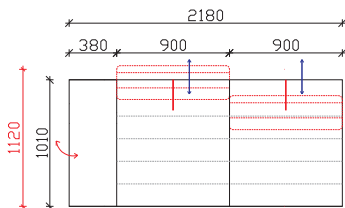

ANGLED 3 SEATER

ANGLED 2,5 SEATER

ANGLED 2 SEATER

1 SEATER 60

1 SEATER 75

1 SEATER 90

Q

- ADJUSTABLE BECKREST AND ARMREST
- FIXED SEATING
- SEAT AND BACK IN EXPANDED UNDEFORMABLE H.R. POLIURETHANE
- METAL LEGS ASL 21-h=6cm (OPTIONAL WOODEN LEG)

NOTE : ±2cm IS PERMITTED TOLERANCE FROM FINAL UPHOLSTERED MEASURES

ANGLE

CLOSED POSITION

OPEN POSITION

ONE OPEN POSITION

RELAX

RELAX OPEN AND CLOSED POSITIONS

RELAX EXTENDED OPEN AND CLOSED POSITIONS