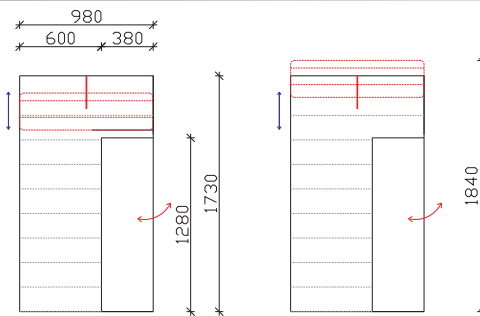

NOTE : ±2cm IS PERMITTED TOLERANCE FROM FINAL UPHOLSTERED MEASURES

ANGLE

CLOSED POSITION

OPEN POSITION

ONE OPEN POSITION

RELAX

RELAX OPEN AND CLOSED POSITIONS

RELAX EXTENDED OPEN AND CLOSED POSITIONS

Q

- ADJUSTABLE BECKREST AND ARMREST
- FIXED SEATING
- SEAT AND BACK IN EXPANDED UNDEFORMABLE H.R. POLIURETHANE
- METAL LEGS ASL 21-h=6cm (OPTIONAL WOODEN LEG)

NOTE : ±2cm IS PERMITTED TOLERANCE FROM FINAL UPHOLSTERED MEASURES

3 SEATER EXTENDED

COMBINATIONS OF SECTIONAL SOFAS

ANG. 3 SEATER + RELAX

- * 316/173(184)cm *316/227(238)cm
- * 286/173(184)cm *286/227(238)cm
- * 256/173(184)cm *256/227(238)cm

ANG. 3 SEATER + ANGLE + ANG. 2 SEATER

- * 319(330)/319cm *319(330)/289cm * 319(330)/259cm
- * 289(300)/289cm *289(300)/259cm
- * 259(270)/259cm

ANG. 3 SEATER. + 3 SEATER EXTENDED

- * 316(327)/221(232)cm *316(327)/236(247)cm *316(327)/251(262)cm
- * 286(297)/221(232)cm *286(297)/236(247)cm *286(297)/251(262)cm
- * 256(267)/221(232)cm *256(267)/236(247)cm *256(267)/251(262)cm