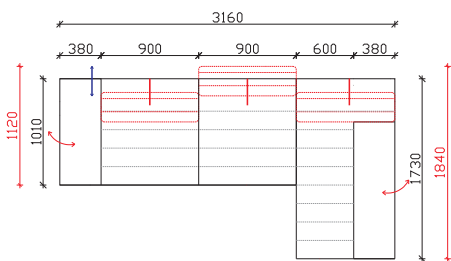

NOTE : ±2cm IS PERMITTED TOLERANCE FROM FINAL UPHOLSTERED MEASURES

ANGLE

CLOSED POSITION

OPEN POSITION

ONE OPEN POSITION

RELAX

RELAX OPEN AND CLOSED POSITIONS

RELAX EXTENDED OPEN AND CLOSED POSITIONS

Q

- ADJUSTABLE BECKREST AND ARMREST
- FIXED SEATING
- SEAT AND BACK IN EXPANDED UNDEFORMABLE H.R. POLIURETHANE
- METAL LEGS ASL 21-h=6cm (OPTIONAL WOODEN LEG)

NOTE : ±2cm IS PERMITTED TOLERANCE FROM FINAL UPHOLSTERED MEASURES

3 SEATER EXTENDED

COMBINATIONS OF SECTIONAL SOFAS

ANG. 3 SEATER + RELAX

- * 316/173(184)cm *316/227(238)cm
- * 286/173(184)cm *286/227(238)cm
- * 256/173(184)cm *256/227(238)cm

ANG. 3 SEATER + ANGLE + ANG. 2 SEATER

- * 319(330)/319cm *319(330)/289cm * 319(330)/259cm
- * 289(300)/289cm *289(300)/259cm
- * 259(270)/259cm

ANG. 3 SEATER. + 3 SEATER EXTENDED

- * 316(327)/221(232)cm *316(327)/236(247)cm *316(327)/251(262)cm
- * 286(297)/221(232)cm *286(297)/236(247)cm *286(297)/251(262)cm
- * 256(267)/221(232)cm *256(267)/236(247)cm *256(267)/251(262)cm