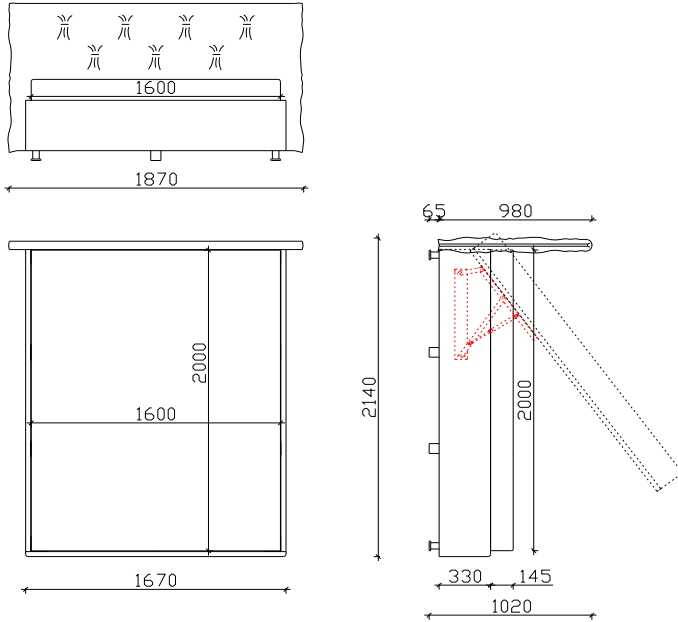

BED OBLIVION

- POSSIBILITY WITH BEDDING CASE
- METAL LEGS - SPK 08 h-6.5cm
- HYDRAULIC MECHANISM

*** NOTICE: ALLOWED UPHOLSTERED DIMENSION +/- 2cm

VIEWS

BEDS