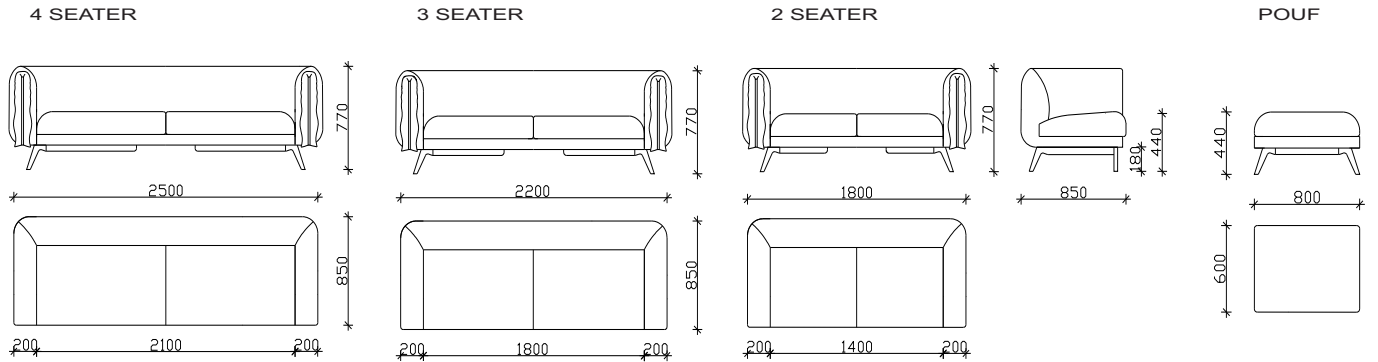

OBLIVION

- FIXED UPHOLSTERY
- BACK & SEATING MADE OF EXPANDED UNDERFORMABLE H.R. POLYURETHANE
- WOODEN LEGS BASE H=18cm (color of choice)

*** NOTICE : ALLOWED UPHOLSTERED DIMENSION +/- 2cm

SOFA ELEMENTS

ANGLE ELEMENTS