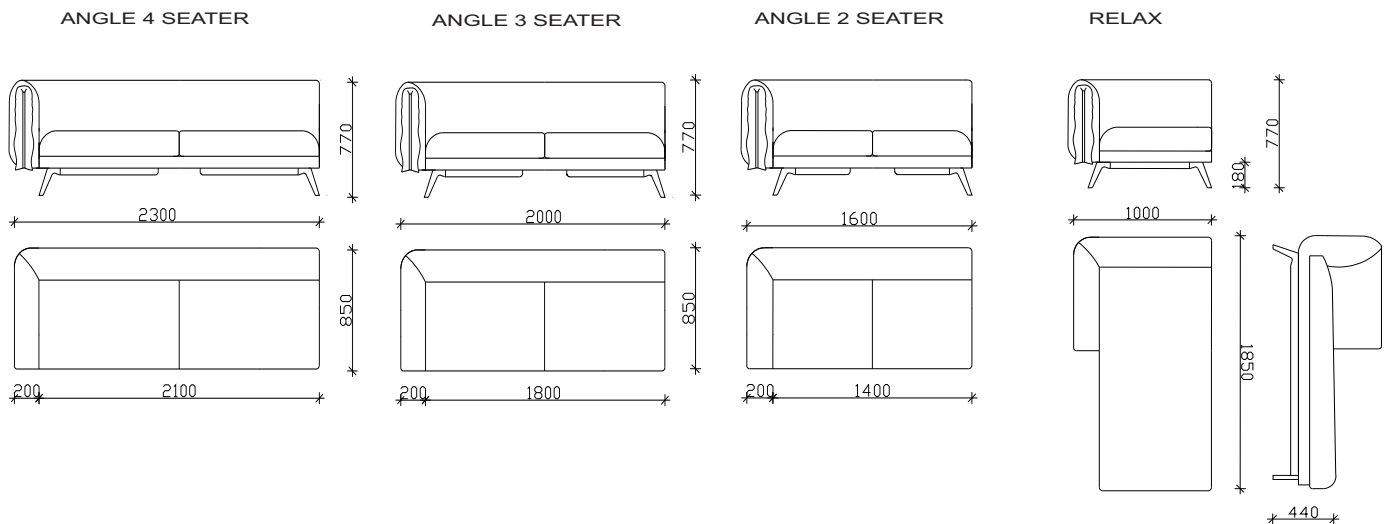

OBLIVION

- FIXED UPHOLSTERY
- BACK & SEATING MADE OF EXPANDED UNDERFORMABLE H.R. POLYURETHANE
- WOODEN LEGS BASE H=18cm (color of choice)

*** NOTICE : ALLOWED UPHOLSTERED DIMENSION +/- 2cm

SOFA ELEMENTS

ANGLE ELEMENTS