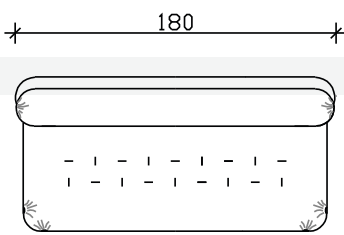

## SOFA ELEMENTS

1 SEATER 88cm

1 SEATER 110cm

RELAX

POUF

2 SEATER

3 SEATER

3/5 SEATER