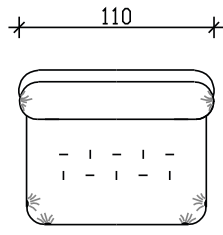

# NOIR

- FIXED UPHOLSTERY
- BACK & SEATING MADE OF EXPANDED UNDERFORMABLE H.R. POLYURETHANE
- PLASTIC FEETS H=4cm

\*\*\* NOTICE : ALLOWED UPHOLSTERED DIMENSION +/- 2cm

## VIEWS

## SOFA ELEMENTS

1 SEATER 88cm

1 SEATER 110cm

RELAX

POUF

2 SEATER

3 SEATER

3/5 SEATER