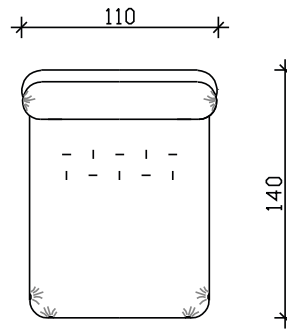

## SOFA ELEMENTS

1 SEATER 88cm

1 SEATER 110cm

RELAX

POUF

2 SEATER

3 SEATER

3/5 SEATER