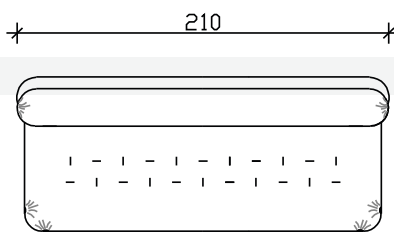

## SOFA ELEMENTS

1 SEATER 88cm

1 SEATER 110cm

RELAX

POUF

2 SEATER

3 SEATER

3/5 SEATER