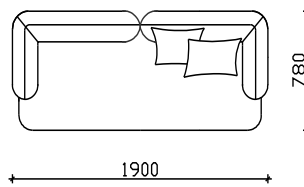

MIRAGE

-BACK AND THE SEAT MADE OF WIRED CORE AND EXPANDED UNDEFOMABLE H.R POLYURETHANE

- WOODEN BASE H=27cm

*NOTICE - ALLOWED UPHOLSTERED DIMENSION +/- 2 cm

VIEWS

SOFA ELEMENTS

3 SEATER

2 SEATER

ANGLE ELEMENTS

ANGLE 3 SEATER

ANGLE 2 SEATER

EXTENDED 3 SEATER

COMBINATIONS

ANGLE 3 SEATER

EXTENDED 3 SEATER