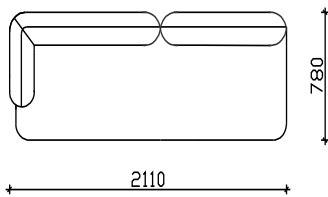

MIRAGE

-BACK AND THE SEAT MADE OF WIRED CORE AND EXPANDED UNDEFOMABLE H.R POLYURETHANE

- WOODEN BASE H=27cm

*NOTICE - ALLOWED UPHOLSTERED DIMENSION +/- 2 cm

VIEWS

SOFA ELEMENTS

3 SEATER

2 SEATER

ANGLE ELEMENTS

ANGLE 3 SEATER

ANGLE 2 SEATER

EXTENDED 3 SEATER

COMBINATIONS

ANGLE 3 SEATER

EXTENDED 3 SEATER