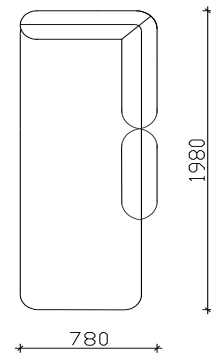

MIRAGE

-BACK AND THE SEAT MADE OF WIRED CORE AND EXPANDED UNDEFOMABLE H.R POLYURETHANE

- WOODEN BASE H=27cm

*NOTICE - ALLOWED UPHOLSTERED DIMENSION +/- 2 cm

VIEWS

SOFA ELEMENTS

3 SEATER

2 SEATER

ANGLE ELEMENTS

ANGLE 3 SEATER

ANGLE 2 SEATER

EXTENDED 3 SEATER

COMBINATIONS

ANGLE 3 SEATER

EXTENDED 3 SEATER