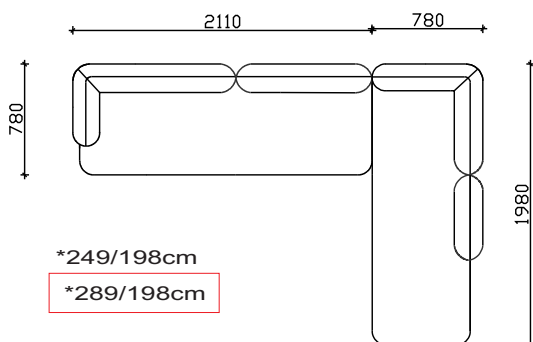

MIRAGE

-BACK AND THE SEAT MADE OF WIRED CORE AND EXPANDED UNDEFOMABLE H.R POLYURETHANE

- WOODEN BASE H=27cm

*NOTICE - ALLOWED UPHOLSTERED DIMENSION +/- 2 cm

VIEWS

SOFA ELEMENTS

3 SEATER

2 SEATER

ANGLE ELEMENTS

ANGLE 3 SEATER

ANGLE 2 SEATER

EXTENDED 3 SEATER

COMBINATIONS

ANGLE 3 SEATER

EXTENDED 3 SEATER