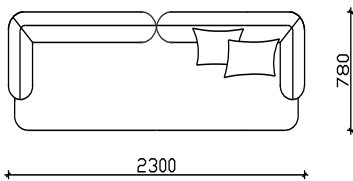

MIRAGE

-BACK AND THE SEAT MADE OF WIRED CORE AND EXPANDED UNDEFOMABLE H.R POLYURETHANE

- WOODEN BASE H=27cm

*NOTICE - ALLOWED UPHOLSTERED DIMENSION +/- 2 cm

VIEWS

SOFA ELEMENTS

3 SEATER

2 SEATER

ANGLE ELEMENTS

ANGLE 3 SEATER

ANGLE 2 SEATER

EXTENDED 3 SEATER

COMBINATIONS

ANGLE 3 SEATER

EXTENDED 3 SEATER