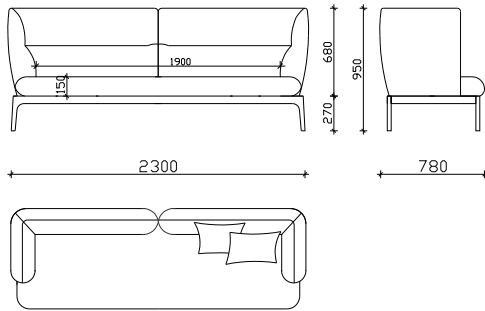

MIRAGE

-BACK AND THE SEAT MADE OF WIRED CORE AND EXPANDED UNDEFOMABLE H.R POLYURETHANE

- WOODEN BASE H=27cm

*NOTICE - ALLOWED UPHOLSTERED DIMENSION +/- 2 cm

VIEWS

SOFA ELEMENTS

3 SEATER

2 SEATER

ANGLE ELEMENTS

ANGLE 3 SEATER

ANGLE 2 SEATER

EXTENDED 3 SEATER

COMBINATIONS

ANGLE 3 SEATER

EXTENDED 3 SEATER