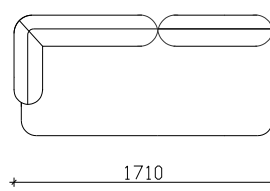

MIRAGE

-BACK AND THE SEAT MADE OF WIRED CORE AND EXPANDED UNDEFOMABLE H.R POLYURETHANE

- WOODEN BASE H=27cm

*NOTICE - ALLOWED UPHOLSTERED DIMENSION +/- 2 cm

VIEWS

SOFA ELEMENTS

3 SEATER

2 SEATER

ANGLE ELEMENTS

ANGLE 3 SEATER

ANGLE 2 SEATER

EXTENDED 3 SEATER

COMBINATIONS

ANGLE 3 SEATER

EXTENDED 3 SEATER