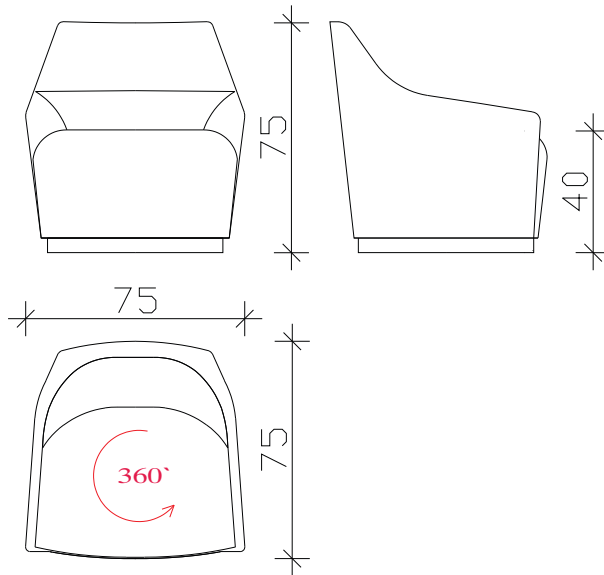

MILES ARMCHAIR

- FIXED UPHOLSTERY
- BACK & SEATING MADE OF EXPANDED UNDERFORMABLE H.R. POLYURETHANE
- ROTATING METAL BASE H=4cm

*** NOTICE : ALLOWED UPHOLSTERED DIMENSION +/- 2cm

VIEWS

MILES OCCASIONAL CHAIR

- FIXED UPHOLSTERY
- BACK & SEATING MADE OF EXPANDED UNDERFORMABLE H.R. POLYURETHANE
- WOODEN BASE H=44cm (color of choice)

*** NOTICE : ALLOWED UPHOLSTERED DIMENSION +/- 2cm

VIEWS