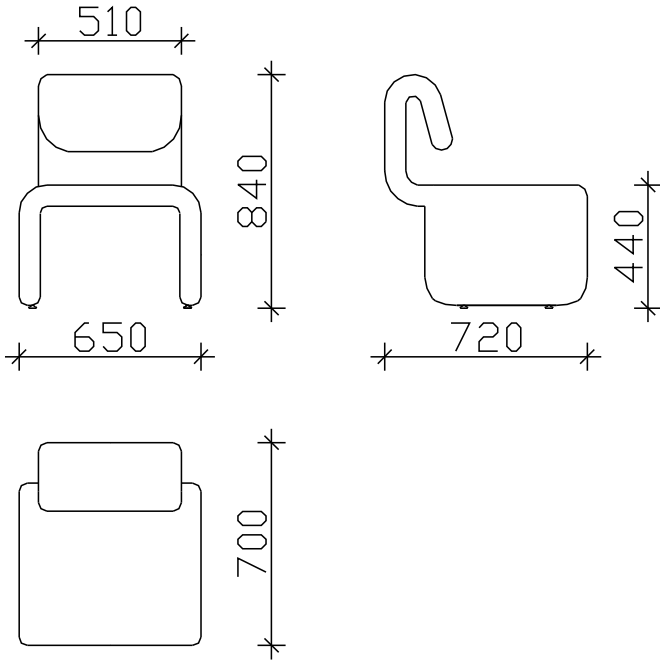

ARMCHAIR MEAVE

- FIXED UPHOLSTERY
- BACK & SEATING MADE OF EXPENDED UNDERFORMABLE H.R. POLYURETHANE
- PLASTIC LEG (leveler) h= 1cm

*** NOTICE: ALLOWED UPHOLSTERED DIMENSION +/- 2cm

VIEWS

ARMCHAIR

POUF