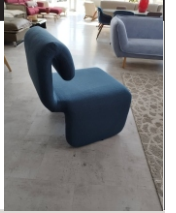

ARMCHAIR MEAVE

- FIXED UPHOLSTERY
- BACK & SEATING MADE OF EXPENDED UNDERFORMABLE H.R. POLYURETHANE
- PLASTIC LEG (leveler) h= 1cm

*** NOTICE: ALLOWED UPHOLSTERED DIMENSION +/- 2cm

VIEWS

ARMCHAIR

POUF