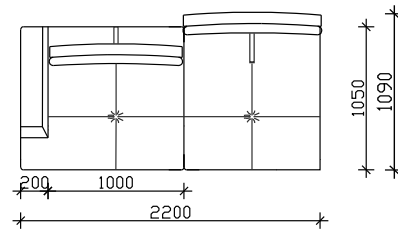

MAGIC

- BACK & SEATING CUSHIONS MADE OF EXPANDED UNDERFORMABLE H.R POLYURETHANE
- METAL LEG h-15.5cm. HIGH

***NOTICE : ALLOWED UPHOLSTERED DIMENSION +/- 2cm.

VIEWS

SOFA ELEMENTS

2 SEATER

3 SEATER

3/5 SEATER

ANGLE ELEMENTS

ANGLE 2 SEATER

ANGLE 3 SEATER

ANGLE 3/5 SEATER

RELX

ANGLE

MAGIC

- BACK & SEATING CUSHIONS MADE OF EXPANDED UNDERFORMABLE H.R POLYURETHANE
- METAL LEG h-15.5cm. HIGH

***NOTICE : ALLOWED UPHOLSTERED DIMENSION +/- 2cm.

COMBINATIONS

* 265 / 170 (174)cm

* 285 / 170(174)cm

* 305 / 170(174)cm

* 275(279) / 275(279)cm

* 295(299) / 275(279)cm

* 325(329) / 275(279)cm

* 295(299) / 295(299)cm

* 325(329) / 295(299)cm

* 325(329) / 325(329)cm