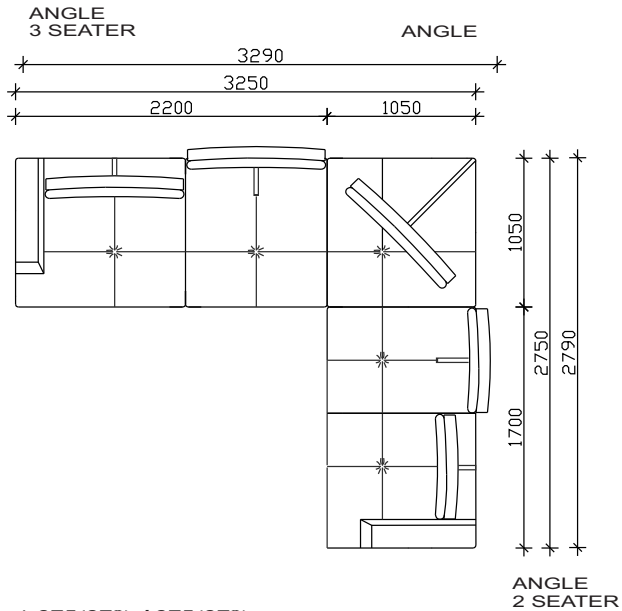

MAGIC

- BACK & SEATING CUSHIONS MADE OF EXPANDED UNDERFORMABLE H.R POLYURETHANE
- METAL LEG h-15.5cm. HIGH

***NOTICE : ALLOWED UPHOLSTERED DIMENSION +/- 2cm.

VIEWS

SOFA ELEMENTS

2 SEATER

3 SEATER

3/5 SEATER

ANGLE ELEMENTS

ANGLE 2 SEATER

ANGLE 3 SEATER

ANGLE 3/5 SEATER

RELX

ANGLE

MAGIC

- BACK & SEATING CUSHIONS MADE OF EXPANDED UNDERFORMABLE H.R POLYURETHANE
- METAL LEG h-15.5cm. HIGH

***NOTICE : ALLOWED UPHOLSTERED DIMENSION +/- 2cm.

COMBINATIONS

* 265 / 170 (174)cm

* 285 / 170(174)cm

* 305 / 170(174)cm

* 275(279) / 275(279)cm

* 295(299) / 275(279)cm

* 325(329) / 275(279)cm

* 295(299) / 295(299)cm

* 325(329) / 295(299)cm

* 325(329) / 325(329)cm