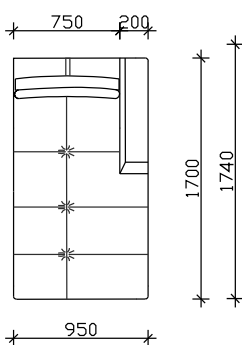

MAGIC

- BACK & SEATING CUSHIONS MADE OF EXPANDED UNDERFORMABLE H.R POLYURETHANE
- METAL LEG h-15.5cm. HIGH

***NOTICE : ALLOWED UPHOLSTERED DIMENSION +/- 2cm.

VIEWS

SOFA ELEMENTS

2 SEATER

3 SEATER

3/5 SEATER

ANGLE ELEMENTS

ANGLE 2 SEATER

ANGLE 3 SEATER

ANGLE 3/5 SEATER

RELX

ANGLE

MAGIC

- BACK & SEATING CUSHIONS MADE OF EXPANDED UNDERFORMABLE H.R POLYURETHANE
- METAL LEG h-15.5cm. HIGH

***NOTICE : ALLOWED UPHOLSTERED DIMENSION +/- 2cm.

COMBINATIONS

* 265 / 170 (174)cm

* 285 / 170(174)cm

* 305 / 170(174)cm

* 275(279) / 275(279)cm

* 295(299) / 275(279)cm

* 325(329) / 275(279)cm

* 295(299) / 295(299)cm

* 325(329) / 295(299)cm

* 325(329) / 325(329)cm