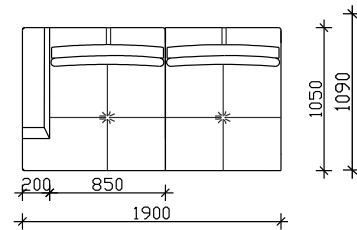

MAGIC

- BACK & SEATING CUSHIONS MADE OF EXPANDED UNDERFORMABLE H.R POLYURETHANE
- METAL LEG h-15.5cm. HIGH

***NOTICE : ALLOWED UPHOLSTERED DIMENSION +/- 2cm.

VIEWS

SOFA ELEMENTS

2 SEATER

3 SEATER

3/5 SEATER

ANGLE ELEMENTS

ANGLE 2 SEATER

ANGLE 3 SEATER

ANGLE 3/5 SEATER

RELX

ANGLE

MAGIC

- BACK & SEATING CUSHIONS MADE OF EXPANDED UNDERFORMABLE H.R POLYURETHANE
- METAL LEG h-15.5cm. HIGH

***NOTICE : ALLOWED UPHOLSTERED DIMENSION +/- 2cm.

COMBINATIONS

* 265 / 170 (174)cm

* 285 / 170(174)cm

* 305 / 170(174)cm

* 275(279) / 275(279)cm

* 295(299) / 275(279)cm

* 325(329) / 275(279)cm

* 295(299) / 295(299)cm

* 325(329) / 295(299)cm

* 325(329) / 325(329)cm