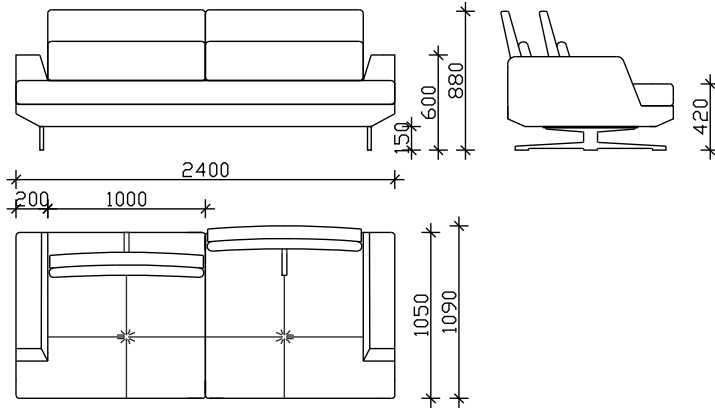

MAGIC

- BACK & SEATING CUSHIONS MADE OF EXPANDED UNDERFORMABLE H.R POLYURETHANE
- METAL LEG h-15.5cm. HIGH

***NOTICE : ALLOWED UPHOLSTERED DIMENSION +/- 2cm.

VIEWS

SOFA ELEMENTS

2 SEATER

3 SEATER

3/5 SEATER

ANGLE ELEMENTS

ANGLE 2 SEATER

ANGLE 3 SEATER

ANGLE 3/5 SEATER

RELX

ANGLE

MAGIC

- BACK & SEATING CUSHIONS MADE OF EXPANDED UNDERFORMABLE H.R POLYURETHANE
- METAL LEG h-15.5cm. HIGH

***NOTICE : ALLOWED UPHOLSTERED DIMENSION +/- 2cm.

COMBINATIONS

* 265 / 170 (174)cm

* 285 / 170(174)cm

* 305 / 170(174)cm

* 275(279) / 275(279)cm

* 295(299) / 275(279)cm

* 325(329) / 275(279)cm

* 295(299) / 295(299)cm

* 325(329) / 295(299)cm

* 325(329) / 325(329)cm