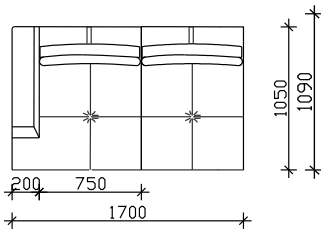

MAGIC

- BACK & SEATING CUSHIONS MADE OF EXPANDED UNDERFORMABLE H.R POLYURETHANE
- METAL LEG h-15.5cm. HIGH

***NOTICE : ALLOWED UPHOLSTERED DIMENSION +/- 2cm.

VIEWS

SOFA ELEMENTS

2 SEATER

3 SEATER

3/5 SEATER

ANGLE ELEMENTS

ANGLE 2 SEATER

ANGLE 3 SEATER

ANGLE 3/5 SEATER

RELX

ANGLE

MAGIC

- BACK & SEATING CUSHIONS MADE OF EXPANDED UNDERFORMABLE H.R POLYURETHANE
- METAL LEG h-15.5cm. HIGH

***NOTICE : ALLOWED UPHOLSTERED DIMENSION +/- 2cm.

COMBINATIONS

* 265 / 170 (174)cm

* 285 / 170(174)cm

* 305 / 170(174)cm

* 275(279) / 275(279)cm

* 295(299) / 275(279)cm

* 325(329) / 275(279)cm

* 295(299) / 295(299)cm

* 325(329) / 295(299)cm

* 325(329) / 325(329)cm