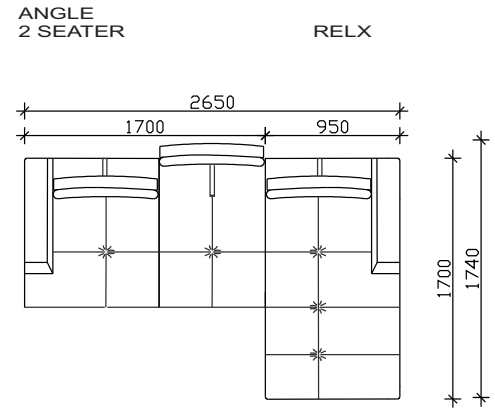

MAGIC

- BACK & SEATING CUSHIONS MADE OF EXPANDED UNDERFORMABLE H.R POLYURETHANE
- METAL LEG h-15.5cm. HIGH

***NOTICE : ALLOWED UPHOLSTERED DIMENSION +/- 2cm.

VIEWS

SOFA ELEMENTS

2 SEATER

3 SEATER

3/5 SEATER

ANGLE ELEMENTS

ANGLE 2 SEATER

ANGLE 3 SEATER

ANGLE 3/5 SEATER

RELX

ANGLE

MAGIC

- BACK & SEATING CUSHIONS MADE OF EXPANDED UNDERFORMABLE H.R POLYURETHANE
- METAL LEG h-15.5cm. HIGH

***NOTICE : ALLOWED UPHOLSTERED DIMENSION +/- 2cm.

COMBINATIONS

* 265 / 170 (174)cm

* 285 / 170(174)cm

* 305 / 170(174)cm

* 275(279) / 275(279)cm

* 295(299) / 275(279)cm

* 325(329) / 275(279)cm

* 295(299) / 295(299)cm

* 325(329) / 295(299)cm

* 325(329) / 325(329)cm