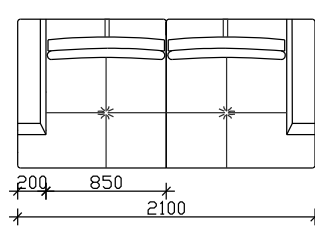

MAGIC

- BACK & SEATING CUSHIONS MADE OF EXPANDED UNDERFORMABLE H.R POLYURETHANE
- METAL LEG h-15.5cm. HIGH

***NOTICE : ALLOWED UPHOLSTERED DIMENSION +/- 2cm.

VIEWS

SOFA ELEMENTS

2 SEATER

3 SEATER

3/5 SEATER

ANGLE ELEMENTS

ANGLE 2 SEATER

ANGLE 3 SEATER

ANGLE 3/5 SEATER

RELX

ANGLE

MAGIC

- BACK & SEATING CUSHIONS MADE OF EXPANDED UNDERFORMABLE H.R POLYURETHANE
- METAL LEG h-15.5cm. HIGH

***NOTICE : ALLOWED UPHOLSTERED DIMENSION +/- 2cm.

COMBINATIONS

* 265 / 170 (174)cm

* 285 / 170(174)cm

* 305 / 170(174)cm

* 275(279) / 275(279)cm

* 295(299) / 275(279)cm

* 325(329) / 275(279)cm

* 295(299) / 295(299)cm

* 325(329) / 295(299)cm

* 325(329) / 325(329)cm