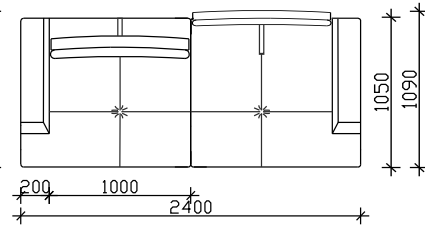

MAGIC

- BACK & SEATING CUSHIONS MADE OF EXPANDED UNDERFORMABLE H.R POLYURETHANE
- METAL LEG h-15.5cm. HIGH

***NOTICE : ALLOWED UPHOLSTERED DIMENSION +/- 2cm.

VIEWS

SOFA ELEMENTS

2 SEATER

3 SEATER

3/5 SEATER

ANGLE ELEMENTS

ANGLE 2 SEATER

ANGLE 3 SEATER

ANGLE 3/5 SEATER

RELX

ANGLE

MAGIC

- BACK & SEATING CUSHIONS MADE OF EXPANDED UNDERFORMABLE H.R POLYURETHANE
- METAL LEG h-15.5cm. HIGH

***NOTICE : ALLOWED UPHOLSTERED DIMENSION +/- 2cm.

COMBINATIONS

* 265 / 170 (174)cm

* 285 / 170(174)cm

* 305 / 170(174)cm

* 275(279) / 275(279)cm

* 295(299) / 275(279)cm

* 325(329) / 275(279)cm

* 295(299) / 295(299)cm

* 325(329) / 295(299)cm

* 325(329) / 325(329)cm