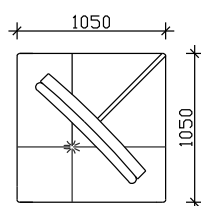

MAGIC

- BACK & SEATING CUSHIONS MADE OF EXPANDED UNDERFORMABLE H.R POLYURETHANE
- METAL LEG h-15.5cm. HIGH

***NOTICE : ALLOWED UPHOLSTERED DIMENSION +/- 2cm.

VIEWS

SOFA ELEMENTS

2 SEATER

3 SEATER

3/5 SEATER

ANGLE ELEMENTS

ANGLE 2 SEATER

ANGLE 3 SEATER

ANGLE 3/5 SEATER

RELX

ANGLE

MAGIC

- BACK & SEATING CUSHIONS MADE OF EXPANDED UNDERFORMABLE H.R POLYURETHANE
- METAL LEG h-15.5cm. HIGH

***NOTICE : ALLOWED UPHOLSTERED DIMENSION +/- 2cm.

COMBINATIONS

* 265 / 170 (174)cm

* 285 / 170(174)cm

* 305 / 170(174)cm

* 275(279) / 275(279)cm

* 295(299) / 275(279)cm

* 325(329) / 275(279)cm

* 295(299) / 295(299)cm

* 325(329) / 295(299)cm

* 325(329) / 325(329)cm