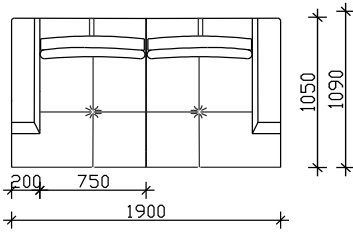

MAGIC

- BACK & SEATING CUSHIONS MADE OF EXPANDED UNDERFORMABLE H.R POLYURETHANE
- METAL LEG h-15.5cm. HIGH

***NOTICE : ALLOWED UPHOLSTERED DIMENSION +/- 2cm.

VIEWS

SOFA ELEMENTS

2 SEATER

3 SEATER

3/5 SEATER

ANGLE ELEMENTS

ANGLE 2 SEATER

ANGLE 3 SEATER

ANGLE 3/5 SEATER

RELX

ANGLE

MAGIC

- BACK & SEATING CUSHIONS MADE OF EXPANDED UNDERFORMABLE H.R POLYURETHANE
- METAL LEG h-15.5cm. HIGH

***NOTICE : ALLOWED UPHOLSTERED DIMENSION +/- 2cm.

COMBINATIONS

* 265 / 170 (174)cm

* 285 / 170(174)cm

* 305 / 170(174)cm

* 275(279) / 275(279)cm

* 295(299) / 275(279)cm

* 325(329) / 275(279)cm

* 295(299) / 295(299)cm

* 325(329) / 295(299)cm

* 325(329) / 325(329)cm