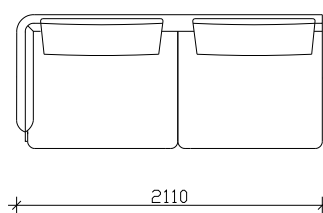

ARMCHAIR

2 SEATER

2/5 SEATER

3 SEATER

POUF

ANGLE ELEMENTS

ANGLE 2 SEATER

ANGLE 3 SEATER

ANGLE

RELAX

MORGAN

- BACK AND SEATING CUSHIONS IN COVER FILLED UP WITH GOOSE FEATHER
- WOODEN LEG - BASE h=25 cm (color optional Wenge ,Beech ,Oak ...)

***NOTICE : ALLOWED UPHOLSTERED DIMENSION +/- 2cm.

COMBINATIONS