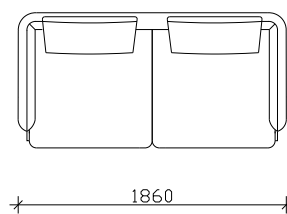

MORGAN

- BACK AND SEATING CUSHIONS IN COVER FILLED UP WITH GOOSE FEATHER
- WOODEN LEG - BASE h=25 cm (color optional Wenge ,Beech ,Oak ...)

***NOTICE : ALLOWED UPHOLSTERED DIMENSION +/- 2cm.

VIEWS

SOFA ELEMENTS

ARMCHAIR

2 SEATER

2/5 SEATER

3 SEATER

POUF

ANGLE ELEMENTS

ANGLE 2 SEATER

ANGLE 3 SEATER