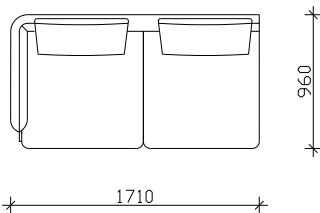

ARMCHAIR

2 SEATER

2/5 SEATER

3 SEATER

POUF

ANGLE ELEMENTS

ANGLE 2 SEATER

ANGLE 3 SEATER

ANGLE

RELAX

MORGAN

- BACK AND SEATING CUSHIONS IN COVER FILLED UP WITH GOOSE FEATHER
- WOODEN LEG - BASE h=25 cm (color optional Wenge ,Beech ,Oak ...)

***NOTICE : ALLOWED UPHOLSTERED DIMENSION +/- 2cm.

COMBINATIONS