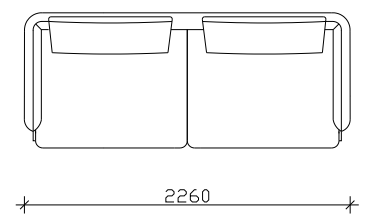

MORGAN

- BACK AND SEATING CUSHIONS IN COVER FILLED UP WITH GOOSE FEATHER
- WOODEN LEG - BASE h=25 cm (color optional Wenge ,Beech ,Oak ...)

***NOTICE : ALLOWED UPHOLSTERED DIMENSION +/- 2cm.

VIEWS

SOFA ELEMENTS

ARMCHAIR

2 SEATER

2/5 SEATER

3 SEATER

POUF

ANGLE ELEMENTS

ANGLE 2 SEATER

ANGLE 3 SEATER

ANGLE

RELAX

MORGAN

- BACK AND SEATING CUSHIONS IN COVER FILLED UP WITH GOOSE FEATHER
- WOODEN LEG - BASE h=25 cm (color optional Wenge ,Beech ,Oak ...)

***NOTICE : ALLOWED UPHOLSTERED DIMENSION +/- 2cm.

COMBINATIONS