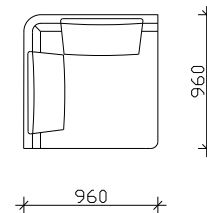

ARMCHAIR

2 SEATER

2/5 SEATER

3 SEATER

POUF

ANGLE ELEMENTS

ANGLE 2 SEATER

ANGLE 3 SEATER

ANGLE

RELAX

MORGAN

- BACK AND SEATING CUSHIONS IN COVER FILLED UP WITH GOOSE FEATHER
- WOODEN LEG - BASE h=25 cm (color optional Wenge ,Beech ,Oak ...)

***NOTICE : ALLOWED UPHOLSTERED DIMENSION +/- 2cm.

COMBINATIONS