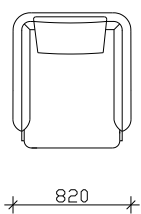

MORGAN

- BACK AND SEATING CUSHIONS IN COVER FILLED UP WITH GOOSE FEATHER
- WOODEN LEG - BASE h=25 cm (color optional Wenge ,Beech ,Oak ...)

***NOTICE : ALLOWED UPHOLSTERED DIMENSION +/- 2cm.

VIEWS

SOFA ELEMENTS

ARMCHAIR

2 SEATER

2/5 SEATER

3 SEATER

POUF

ANGLE ELEMENTS

ANGLE 2 SEATER

ANGLE 3 SEATER