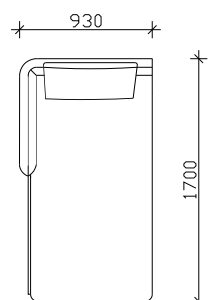

ARMCHAIR

2 SEATER

2/5 SEATER

3 SEATER

POUF

ANGLE ELEMENTS

ANGLE 2 SEATER

ANGLE 3 SEATER

ANGLE

RELAX

MORGAN

- BACK AND SEATING CUSHIONS IN COVER FILLED UP WITH GOOSE FEATHER
- WOODEN LEG - BASE h=25 cm (color optional Wenge ,Beech ,Oak ...)

***NOTICE : ALLOWED UPHOLSTERED DIMENSION +/- 2cm.

COMBINATIONS