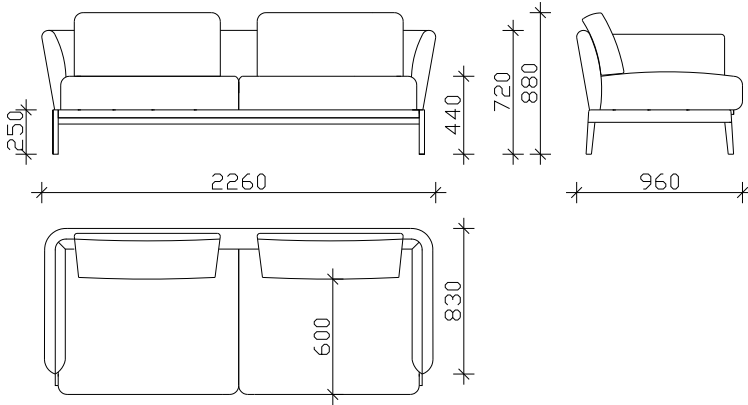

MORGAN

- BACK AND SEATING CUSHIONS IN COVER FILLED UP WITH GOOSE FEATHER
- WOODEN LEG - BASE h=25 cm (color optional Wenge ,Beech ,Oak ...)

***NOTICE : ALLOWED UPHOLSTERED DIMENSION +/- 2cm.

VIEWS

SOFA ELEMENTS

ARMCHAIR

2 SEATER

2/5 SEATER

3 SEATER

POUF

ANGLE ELEMENTS

ANGLE 2 SEATER

ANGLE 3 SEATER

ANGLE

RELAX

MORGAN

- BACK AND SEATING CUSHIONS IN COVER FILLED UP WITH GOOSE FEATHER
- WOODEN LEG - BASE h=25 cm (color optional Wenge ,Beech ,Oak ...)

***NOTICE : ALLOWED UPHOLSTERED DIMENSION +/- 2cm.

COMBINATIONS