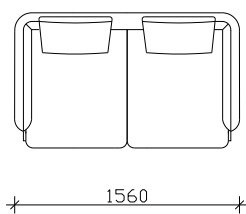

MORGAN

- BACK AND SEATING CUSHIONS IN COVER FILLED UP WITH GOOSE FEATHER
- WOODEN LEG - BASE h=25 cm (color optional Wenge ,Beech ,Oak ...)

***NOTICE : ALLOWED UPHOLSTERED DIMENSION +/- 2cm.

VIEWS

SOFA ELEMENTS

ARMCHAIR

2 SEATER

2/5 SEATER

3 SEATER

POUF

ANGLE ELEMENTS

ANGLE 2 SEATER

ANGLE 3 SEATER