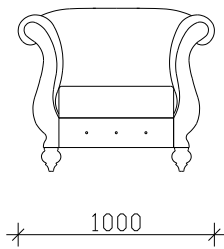

# MADemoiselle

- SEATING CUSHIONS AND THE BACK MADE OF EXPANDED UNDEFORMABLE H.R POLYURETHANE
- WOODEN LEGS H=12cm

\*NOTICE - ALLOWED UPHOLSTERED DIMENSION +/- 2 cm

## SOFA ELEMENTS

ARMCHAIR

2 SEATER

3 SEATER

POUF