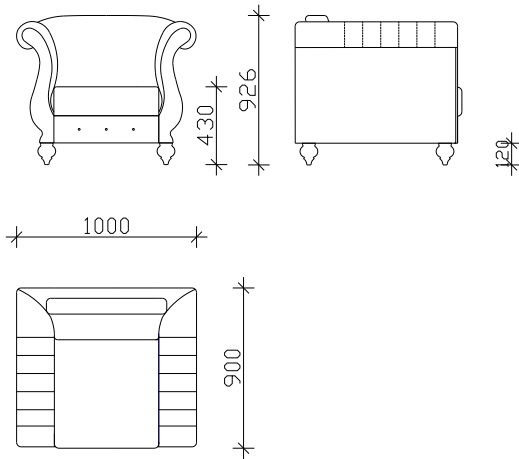

# MADemoiselle

- SEATING CUSHIONS AND THE BACK MADE OF EXPANDED UNDEFORMABLE H.R POLYURETHANE
- WOODEN LEGS H=12cm

\*NOTICE - ALLOWED UPHOLSTERED DIMENSION +/- 2 cm

## SOFA ELEMENTS

ARMCHAIR

2 SEATER

3 SEATER

POUF