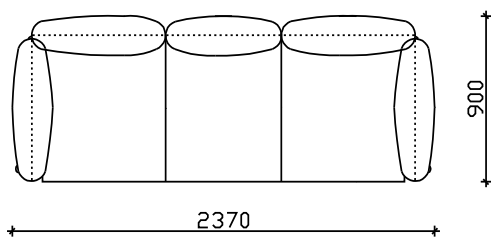

LOTUS

- FIXED UPHOLSTERY
- BACK & SEATING MADE OF EXPANDED UNDERFORMABLE H.R. POLYURETHANE
- WOODEN LEGS H=17cm (color of choice)

*** NOTICE : ALLOWED UPHOLSTERED DIMENSION +/- 2cm

VIEWS

SOFA ELEMENTS

4 SEATER

3 SEATER

1 SEATER 75

POUF 75

3/5 SEATER

2 SEATER

1 SEATER 65

POUF 65

ANGLE 4 SEATER WITH POUF

ANGLE 3/5 SEATER WITH POUF