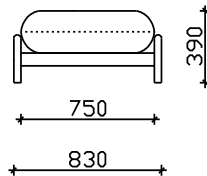

LOTUS

- FIXED UPHOLSTERY
- BACK & SEATING MADE OF EXPANDED UNDERFORMABLE H.R. POLYURETHANE
- WOODEN LEGS H=17cm (color of choice)

*** NOTICE : ALLOWED UPHOLSTERED DIMENSION +/- 2cm

VIEWS

SOFA ELEMENTS

4 SEATER

3 SEATER

1 SEATER 75

POUF 75

3/5 SEATER

2 SEATER

1 SEATER 65

POUF 65

ANGLE 4 SEATER WITH POUF