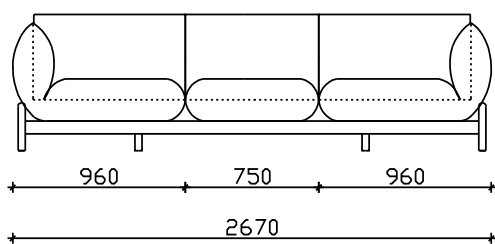

LOTUS

- FIXED UPHOLSTERY
- BACK & SEATING MADE OF EXPANDED UNDERFORMABLE H.R. POLYURETHANE
- WOODEN LEGS H=17cm (color of choice)

*** NOTICE : ALLOWED UPHOLSTERED DIMENSION +/- 2cm

VIEWS

SOFA ELEMENTS

4 SEATER

3 SEATER

1 SEATER 75

POUF 75

3/5 SEATER

2 SEATER

1 SEATER 65

POUF 65

ANGLE 4 SEATER WITH POUF

ANGLE 3/5 SEATER WITH POUF