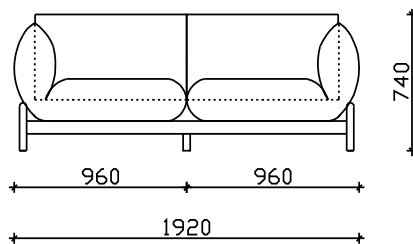

LOTUS

- FIXED UPHOLSTERY
- BACK & SEATING MADE OF EXPANDED UNDERFORMABLE H.R. POLYURETHANE
- WOODEN LEGS H=17cm (color of choice)

*** NOTICE : ALLOWED UPHOLSTERED DIMENSION +/- 2cm

VIEWS

SOFA ELEMENTS

4 SEATER

3 SEATER

1 SEATER 75

POUF 75

3/5 SEATER

2 SEATER

1 SEATER 65

POUF 65

ANGLE 4 SEATER WITH POUF

ANGLE 3/5 SEATER WITH POUF