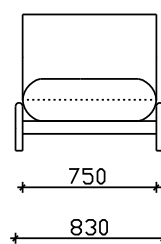

LOTUS

- FIXED UPHOLSTERY
- BACK & SEATING MADE OF EXPANDED UNDERFORMABLE H.R. POLYURETHANE
- WOODEN LEGS H=17cm (color of choice)

*** NOTICE : ALLOWED UPHOLSTERED DIMENSION +/- 2cm

VIEWS

SOFA ELEMENTS

4 SEATER

3 SEATER

1 SEATER 75

POUF 75

3/5 SEATER

2 SEATER

1 SEATER 65

POUF 65

ANGLE 4 SEATER WITH POUF

ANGLE 3/5 SEATER WITH POUF