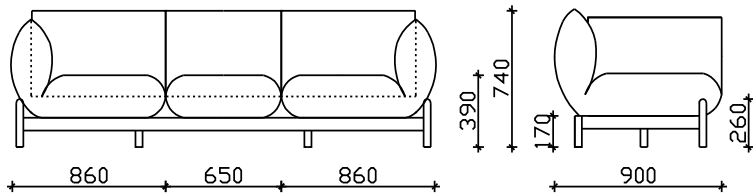

LOTUS

- FIXED UPHOLSTERY
- BACK & SEATING MADE OF EXPANDED UNDERFORMABLE H.R. POLYURETHANE
- WOODEN LEGS H=17cm (color of choice)

*** NOTICE : ALLOWED UPHOLSTERED DIMENSION +/- 2cm

VIEWS

SOFA ELEMENTS

4 SEATER

3 SEATER

1 SEATER 75

POUF 75

3/5 SEATER

2 SEATER

1 SEATER 65

POUF 65

ANGLE 4 SEATER WITH POUF

ANGLE 3/5 SEATER WITH POUF