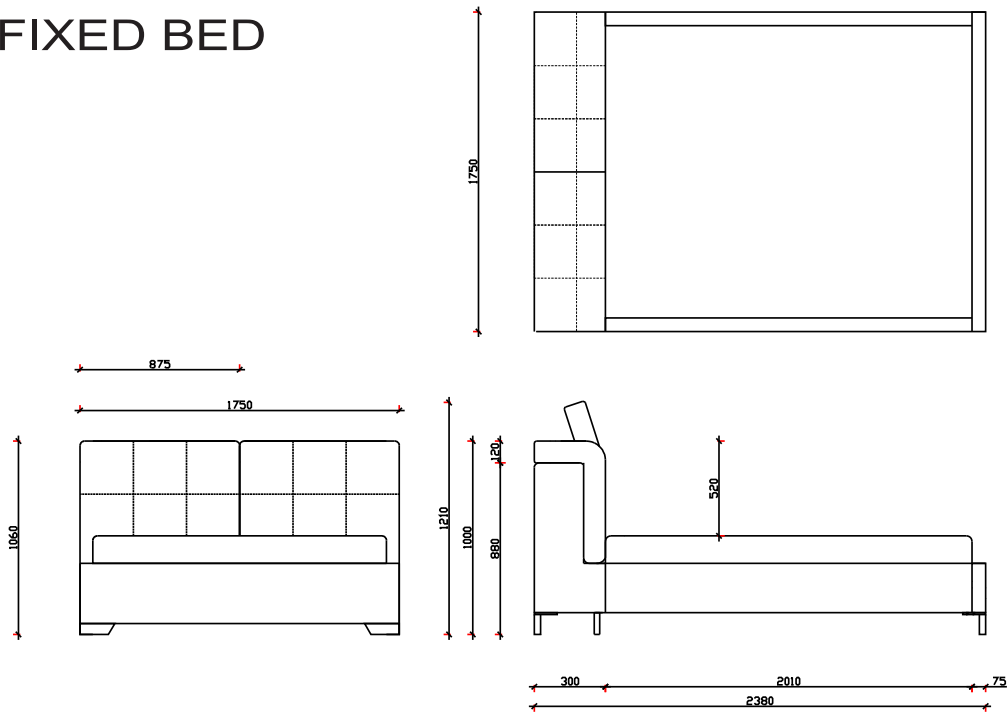

BED LEVIATHAN

- HYDRAULIC MECHANISM WITH GAS PISTONS metal legs SPK 63 h-6.5cm
- STORAGE AVAILABLE
- FIXED BED WITHOUT STORAGE metal legs SPK 90 h-12cm
- WITH ADJUSTABLE MECHANISM

-FIXED BED

105 / 155 / 175 / 195

for mattress: 90 / 140 / 160 / 180 x 200 cm

-WITH STORAGE

105 / 155 / 175 / 195

for mattress : 90 / 140 / 160 / 180 x 200 cm