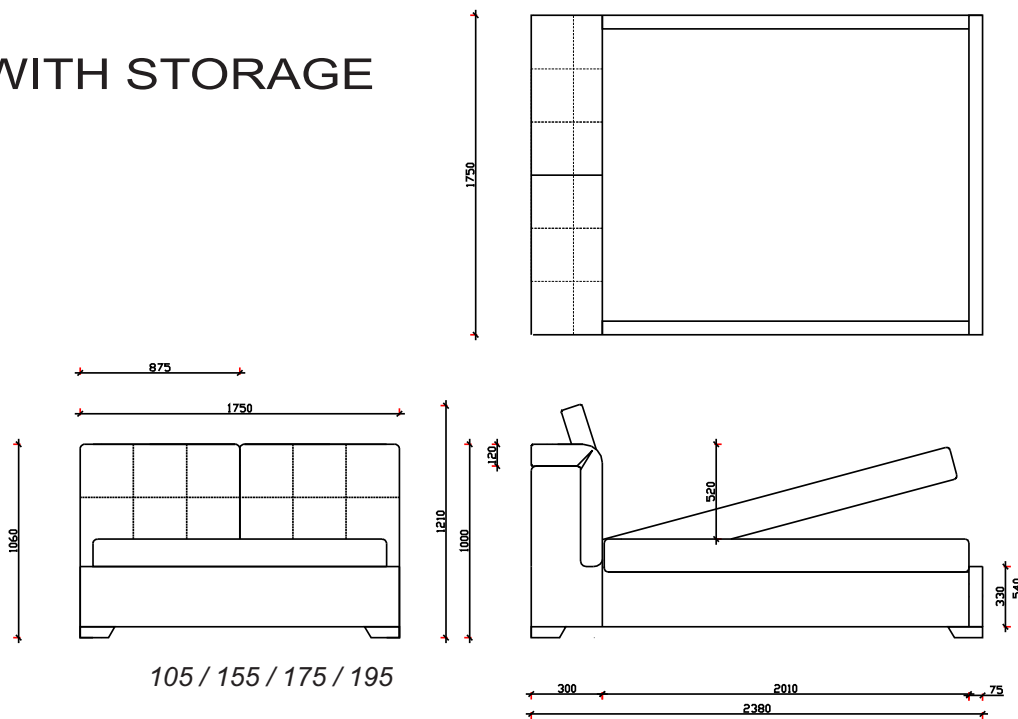

BED LEVIATHAN

- HYDRAULIC MECHANISM WITH GAS PISTONS metal legs SPK 63 h-6.5cm
- STORAGE AVAILABLE
- FIXED BED WITHOUT STORAGE metal legs SPK 90 h-12cm
- WITH ADJUSTABLE MECHANISM

-FIXED BED

105 / 155 / 175 / 195

for mattress: 90 / 140 / 160 / 180 x 200 cm

-WITH STORAGE

105 / 155 / 175 / 195

for mattress : 90 / 140 / 160 / 180 x 200 cm