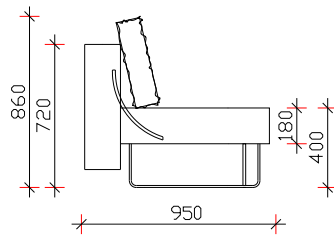

LANDSCAPE

- BACK AND THE SEAT MADE OF WIRED CORE AND EXPANDED UNDEFOMABLE H.R.I POLYURETHANE
- SOFA BED (IT CAN BE MADE LIKE SLEEPING BED 140x200cm)
- METHAL LEGS H=21cm

*NOTICE - ALLOWED UPHOLSTERED DIMENSION +/- 2 cm

SOFA BED

FRONTAL VIEW

2 SEATER

BED

POUF