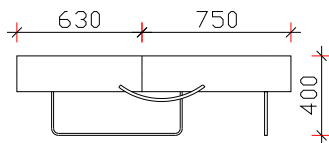

SOFA BED

FRONTAL VIEW

2 SEATER

BED

POUF