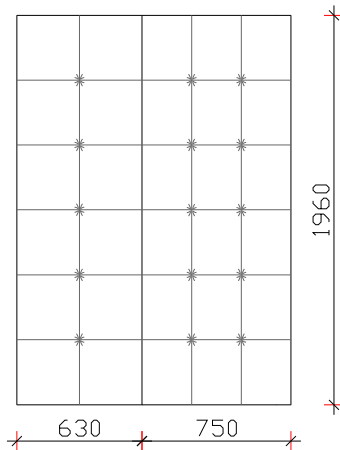

SOFA BED

FRONTAL VIEW

2 SEATER

BED

POUF