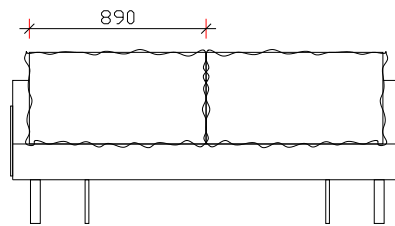

LANDSCAPE

- BACK AND THE SEAT MADE OF WIRED CORE AND EXPANDED UNDEFOMABLE H.R.I POLYURETHANE
- SOFA BED (IT CAN BE MADE LIKE SLEEPING BED 140x200cm)
- METHAL LEGS H=21cm

*NOTICE - ALLOWED UPHOLSTERED DIMENSION +/- 2 cm

SOFA BED

FRONTAL VIEW

2 SEATER

BED

POUF