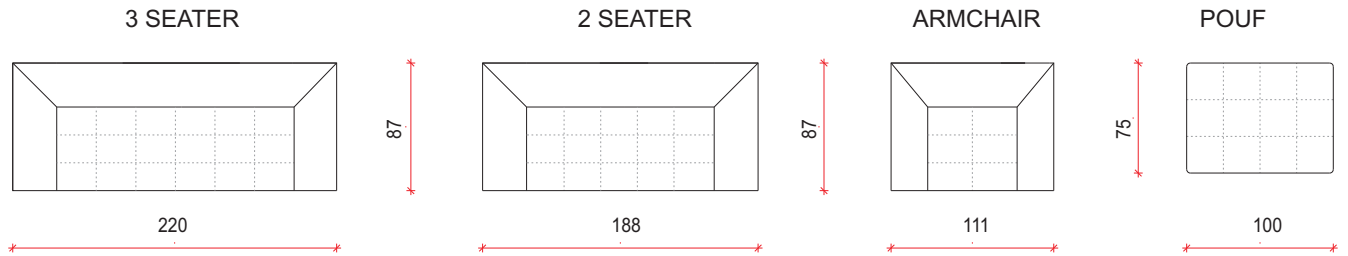

LEONARDO

- DEEP SEATING 87cm WITHOUT BACK PILLOWS
- BED SOFA: AVAILABLE ORTHOPEDIC VERSION OF METAL BASE WITH 160sm WIDTH (IN 3 SEATER)
- WOODEN LEGS h=6cm (OPTIONAL METAL LEGS TYPE ASL21)

LEONARDO 2

- DEEP SEATING 104cm WITH BACK PILLOWS
- BED SOFA: AVAILABLE ORTHOPEDIC VERSION OF METAL BASE WITH 160sm WIDTH (IN 3 SEATER)
- WOODEN LEGS h=6cm (OPTIONAL METAL LEGS TYPE ASL21)

LEONARDO ANGLED ELEMENTS

- DEEP SEATING 104cm WITH BACK PILLOWS
- BED SOFA: AVAILABLE ORTHOPEDIC VERSION OF METAL BASE WITH 160sm WIDTH (IN 3 SEATER)
- WOODEN LEGS h=6cm (OPTIONAL METAL LEGS TYPE ASL21)

COMBINATION OF ANGLED SOFAS

- DEEP SEATING 104cm WITH BACK PILLOWS
- BED SOFA: AVAILABLE ORTHOPEDIC VERSION OF METAL BASE WITH 160sm WIDTH (IN 3 SEATER)
- WOODEN LEGS h=6cm (OPTIONAL METAL LEGS TYPE ASL21)