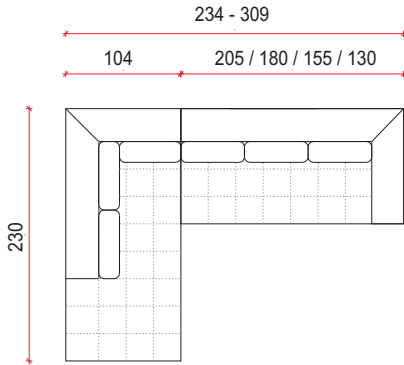

ANG.3 SET. + 3 SET. EXTEND.