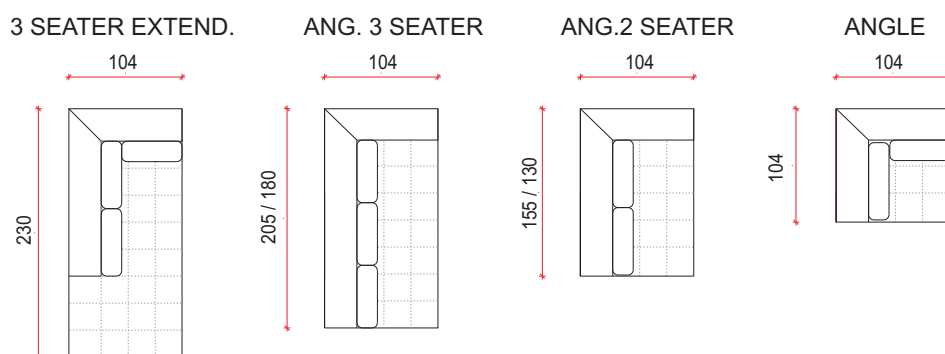

LEONARDO

- DEEP SEATING 87cm WITHOUT BACK PILLOWS
- BED SOFA: AVAILABLE ORTHOPEDIC VERSION OF METAL BASE WITH 160sm WIDTH (IN 3 SEATER)
- WOODEN LEGS h=6cm (OPTIONAL METAL LEGS TYPE ASL21)

LEONARDO 2

- DEEP SEATING 104cm WITH BACK PILLOWS
- BED SOFA: AVAILABLE ORTHOPEDIC VERSION OF METAL BASE WITH 160sm WIDTH (IN 3 SEATER)
- WOODEN LEGS h=6cm (OPTIONAL METAL LEGS TYPE ASL21)

LEONARDO ANGLED ELEMENTS

- DEEP SEATING 104cm WITH BACK PILLOWS
- BED SOFA: AVAILABLE ORTHOPEDIC VERSION OF METAL BASE WITH 160sm WIDTH (IN 3 SEATER)
- WOODEN LEGS h=6cm (OPTIONAL METAL LEGS TYPE ASL21)

COMBINATION OF ANGLED SOFAS

- DEEP SEATING 104cm WITH BACK PILLOWS
- BED SOFA: AVAILABLE ORTHOPEDIC VERSION OF METAL BASE WITH 160sm WIDTH (IN 3 SEATER)
- WOODEN LEGS h=6cm (OPTIONAL METAL LEGS TYPE ASL21)

ANG.3 SET. + 3 SET. EXTEND.

ANG. 3 SEAT.+ ANG. 3 SEAT.

TR.UGAONI +UGAO+ TR. UGAONI