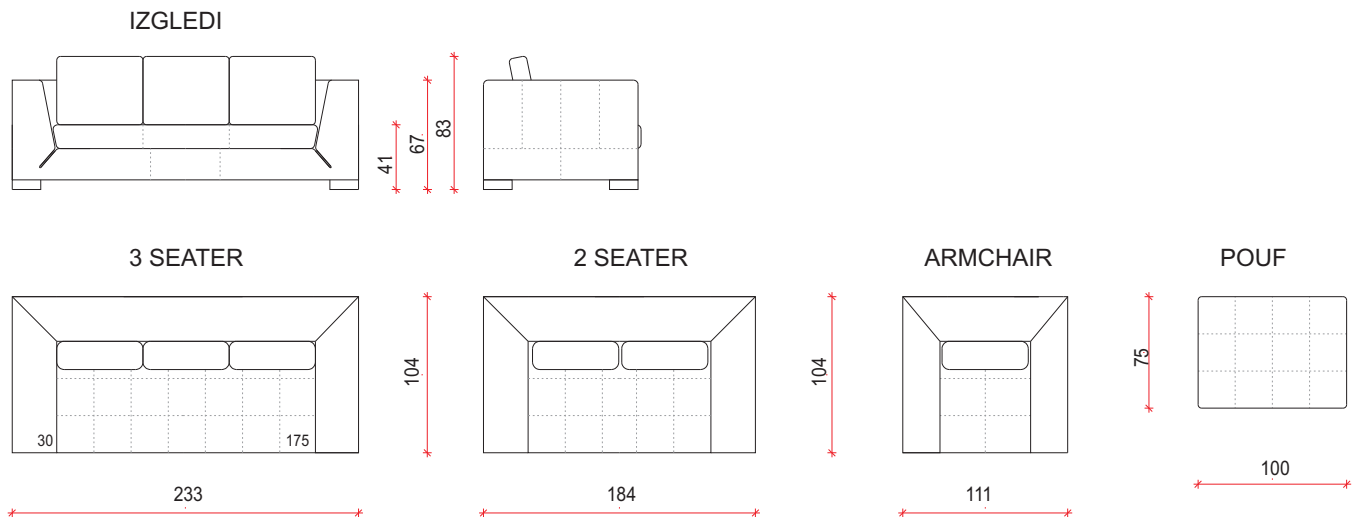

LEONARDO

- DEEP SEATING 87cm WITHOUT BACK PILLOWS
- BED SOFA: AVAILABLE ORTHOPEDIC VERSION OF METAL BASE WITH 160sm WIDTH (IN 3 SEATER)
- WOODEN LEGS h=6cm (OPTIONAL METAL LEGS TYPE ASL21)

LEONARDO 2

- DEEP SEATING 104cm WITH BACK PILLOWS
- BED SOFA: AVAILABLE ORTHOPEDIC VERSION OF METAL BASE WITH 160sm WIDTH (IN 3 SEATER)
- WOODEN LEGS h=6cm (OPTIONAL METAL LEGS TYPE ASL21)

LEONARDO ANGLED ELEMENTS

- DEEP SEATING 104cm WITH BACK PILLOWS
- BED SOFA: AVAILABLE ORTHOPEDIC VERSION OF METAL BASE WITH 160sm WIDTH (IN 3 SEATER)
- WOODEN LEGS h=6cm (OPTIONAL METAL LEGS TYPE ASL21)

COMBINATION OF ANGLED SOFAS

- DEEP SEATING 104cm WITH BACK PILLOWS
- BED SOFA: AVAILABLE ORTHOPEDIC VERSION OF METAL BASE WITH 160sm WIDTH (IN 3 SEATER)
- WOODEN LEGS h=6cm (OPTIONAL METAL LEGS TYPE ASL21)

ANG.3 SET. + 3 SET. EXTEND.

ANG. 3 SEAT.+ ANG. 3 SEAT.

TR.UGAONI +UGAO+ TR. UGAONI