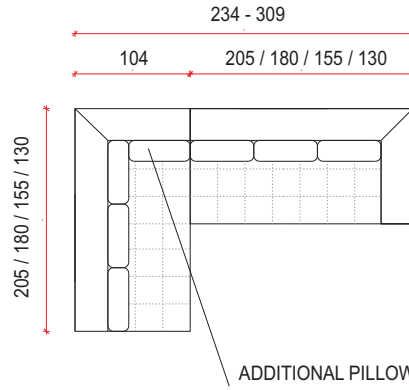

LEONARDO ANGLED ELEMENTS

- DEEP SEATING 104cm WITH BACK PILLOWS
- BED SOFA: AVAILABLE ORTHOPEDIC VERSION OF METAL BASE WITH 160sm WIDTH (IN 3 SEATER)
- WOODEN LEGS h=6cm (OPTIONAL METAL LEGS TYPE ASL21)

COMBINATION OF ANGLED SOFAS

- DEEP SEATING 104cm WITH BACK PILLOWS
- BED SOFA: AVAILABLE ORTHOPEDIC VERSION OF METAL BASE WITH 160sm WIDTH (IN 3 SEATER)
- WOODEN LEGS h=6cm (OPTIONAL METAL LEGS TYPE ASL21)

ANG.3 SET. + 3 SET. EXTEND.

ANG. 3 SEAT.+ ANG. 3 SEAT.

TR.UGAONI +UGAO+ TR. UGAONI