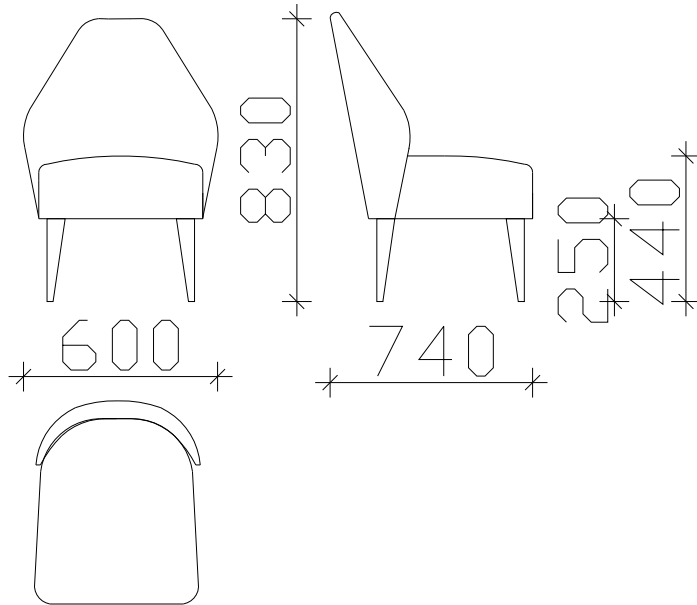

# ARMCHAIR LACE

- BACK & SEATING CUSHIONS MADE OF EXPANDED UNDERFORMABLE H.R.POLYURETHANE
- WOODEN LEGS h-25cm
- POSSIBILITY OF WOODEN POLISH SELECTION (NATURAL, WALNUT, CHERRY & WENGE)

\*\*\*NOTICE: ALLOWED UPHOLSTERED DIMENSION +/-2cm

ФОТЕЉА

ДВОСЕД