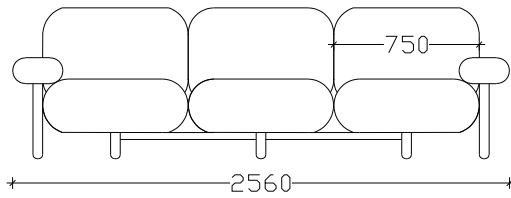

KYLIAN

- FIXED UPHOLSTERY
- BACK & SEATING MADE OF EXPANDED UNDERFORMABLE H.R. POLYURETHANE
- WOODEN BASE WITH BACKREST SUPPORTS H=13.5cm (color of choice)

*** NOTICE : ALLOWED UPHOLSTERED DIMENSION +/- 2cm

VIEWS

SOFA ELEMENTS

4 SEATER

3 SEATER

2 SEATER

ARMCHAIR

1 SEATER

CHAISE LONGUE