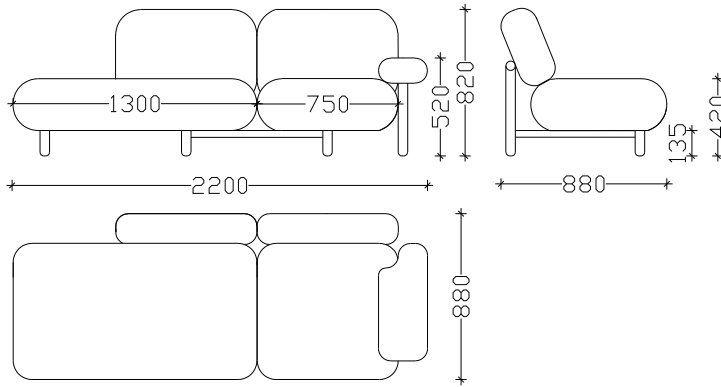

KYLIAN

- FIXED UPHOLSTERY
- BACK & SEATING MADE OF EXPANDED UNDERFORMABLE H.R. POLYURETHANE
- WOODEN BASE WITH BACKREST SUPPORTS H=13.5cm (color of choice)

*** NOTICE : ALLOWED UPHOLSTERED DIMENSION +/- 2cm

VIEWS

SOFA ELEMENTS

4 SEATER

3 SEATER

2 SEATER

ARMCHAIR

1 SEATER

CHAISE LONGUE