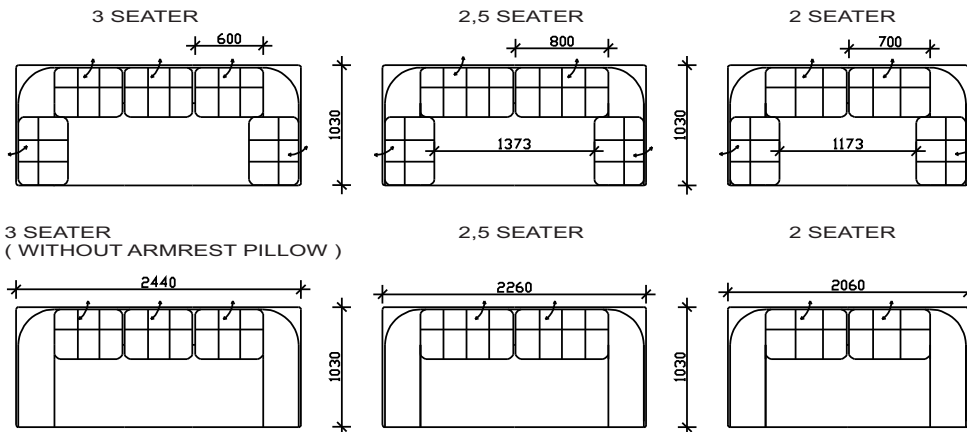

KHLOE SOFA

- BACK & SEATING CUSHIONS MADE OF EXPANDED UNDERFORMABLE H.R POLYURETHANE
- WOODEN FEET h-15cm. HIGH

***NOTICE : ALLOWED UPHOLSTERED DIMENSION +/- 2cm.

VIEWS

SOFA ELEMENTS

ANGLE ELEMENTS

KHLOE SOFA

- BACK & SEATING CUSHIONS MADE OF EXPANDED UNDERFORMABLE H.R POLYURETHANE
- WOODEN FEET h-15cm. HIGH

***NOTICE : ALLOWED UPHOLSTERED DIMENSION +/- 2cm.

COMBINATIONS

ANGLE
2,5 SEATER

ANGLE
2,5 SEATER

ANGLE
2,5 SEATER

EXTENDED 3 SEATER

ANGLE
2 SEATER

ANGLE
2 SEATER

ANGLE
2 SEATER