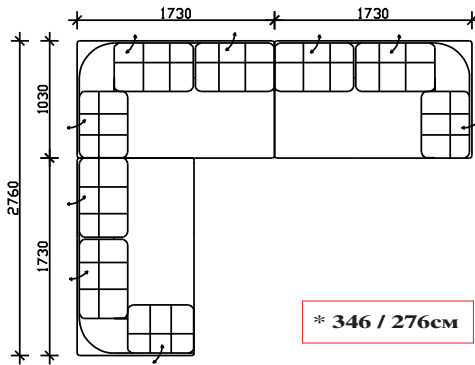

- BACK & SEATING CUSHIONS MADE OF EXPANDED UNDERFORMABLE H.R POLYURETHANE
- WOODEN FEET h-15cm. HIGH

***NOTICE : ALLOWED UPHOLSTERED DIMENSION +/- 2cm.

COMBINATIONS

ANGLE
2,5 SEATER

ANGLE
2,5 SEATER

ANGLE
2,5 SEATER

EXTENDED 3 SEATER

ANGLE
2 SEATER

ANGLE
2 SEATER

ANGLE
2 SEATER