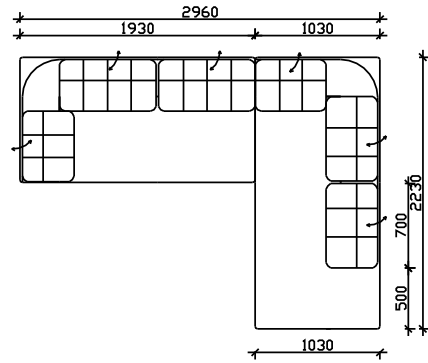

- BACK & SEATING CUSHIONS MADE OF EXPANDED UNDERFORMABLE H.R POLYURETHANE
- WOODEN FEET h-15cm. HIGH

***NOTICE : ALLOWED UPHOLSTERED DIMENSION +/- 2cm.

COMBINATIONS

ANGLE
2,5 SEATER

ANGLE
2,5 SEATER

ANGLE
2,5 SEATER

EXTENDED 3 SEATER

ANGLE
2 SEATER

ANGLE
2 SEATER

ANGLE
2 SEATER