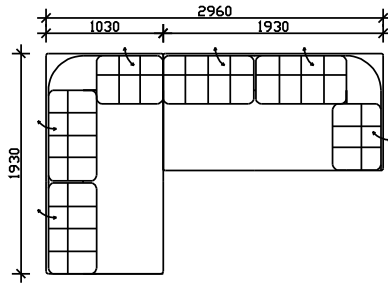

KHLOE SOFA

- BACK & SEATING CUSHIONS MADE OF EXPANDED UNDERFORMABLE H.R POLYURETHANE
- WOODEN FEET h-15cm. HIGH

***NOTICE : ALLOWED UPHOLSTERED DIMENSION +/- 2cm.

VIEWS

SOFA ELEMENTS

ANGLE ELEMENTS

KHLOE SOFA

- BACK & SEATING CUSHIONS MADE OF EXPANDED UNDERFORMABLE H.R POLYURETHANE
- WOODEN FEET h-15cm. HIGH

***NOTICE : ALLOWED UPHOLSTERED DIMENSION +/- 2cm.

COMBINATIONS

ANGLE
2,5 SEATER

ANGLE
2,5 SEATER

ANGLE
2,5 SEATER

EXTENDED 3 SEATER

ANGLE
2 SEATER

ANGLE
2 SEATER

ANGLE
2 SEATER