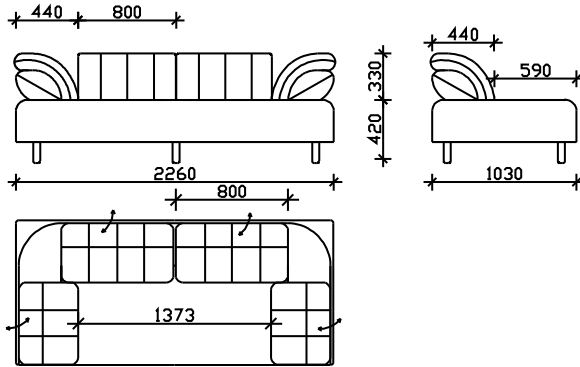

KHLOE SOFA

- BACK & SEATING CUSHIONS MADE OF EXPANDED UNDERFORMABLE H.R POLYURETHANE
- WOODEN FEET h-15cm. HIGH

***NOTICE : ALLOWED UPHOLSTERED DIMENSION +/- 2cm.

VIEWS

SOFA ELEMENTS

ANGLE ELEMENTS

KHLOE SOFA

- BACK & SEATING CUSHIONS MADE OF EXPANDED UNDERFORMABLE H.R POLYURETHANE
- WOODEN FEET h-15cm. HIGH

***NOTICE : ALLOWED UPHOLSTERED DIMENSION +/- 2cm.

COMBINATIONS

ANGLE
2,5 SEATER

ANGLE
2,5 SEATER

ANGLE
2,5 SEATER

EXTENDED 3 SEATER

ANGLE
2 SEATER

ANGLE
2 SEATER

ANGLE
2 SEATER