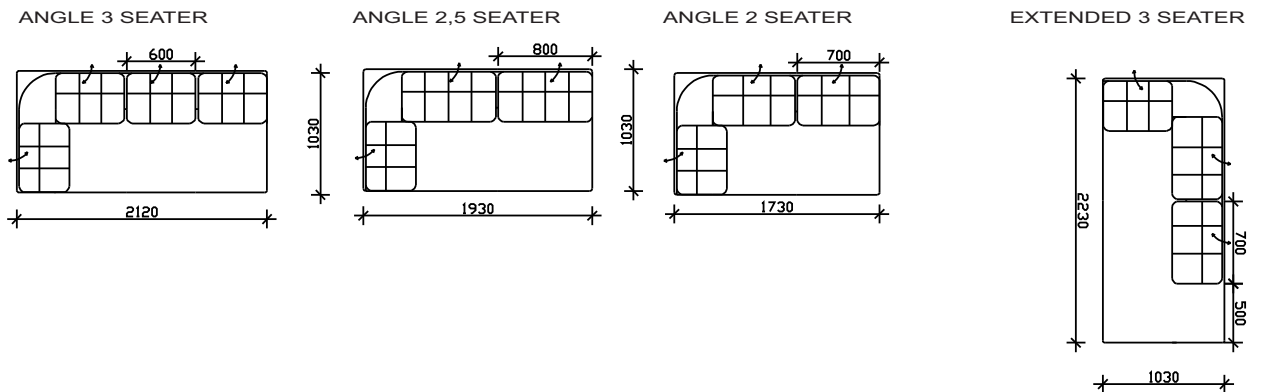

KHLOE SOFA

- BACK & SEATING CUSHIONS MADE OF EXPANDED UNDERFORMABLE H.R POLYURETHANE
- WOODEN FEET h-15cm. HIGH

***NOTICE : ALLOWED UPHOLSTERED DIMENSION +/- 2cm.

VIEWS

SOFA ELEMENTS

ANGLE ELEMENTS

KHLOE SOFA

- BACK & SEATING CUSHIONS MADE OF EXPANDED UNDERFORMABLE H.R POLYURETHANE
- WOODEN FEET h-15cm. HIGH

***NOTICE : ALLOWED UPHOLSTERED DIMENSION +/- 2cm.

COMBINATIONS

ANGLE
2,5 SEATER

ANGLE
2,5 SEATER

ANGLE
2,5 SEATER

EXTENDED 3 SEATER

ANGLE
2 SEATER

ANGLE
2 SEATER

ANGLE
2 SEATER