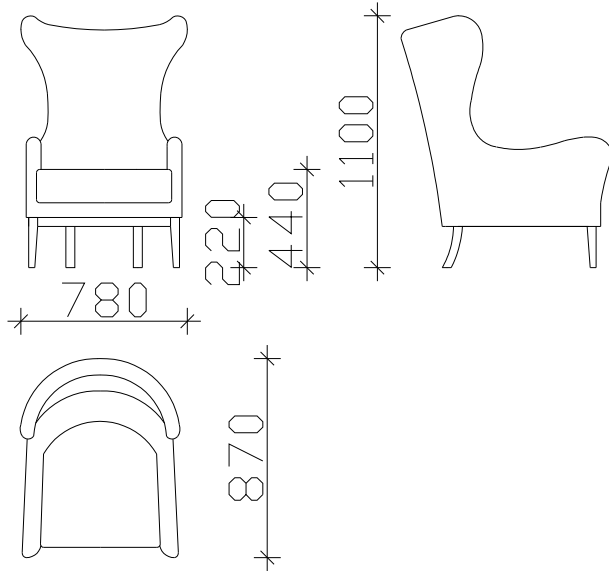

ARMCHAIR JACKSON

- BACK & SEATING CUSHIONS MADE OF EXPANDED UNDERFORMABLE H.R.POLYURETHANE
- WOODEN LEGS h-22cm
- POSSIBILITY OF WOODEN POLISH SELECTION (NATURAL, WALNUT, CHERRY & WENGE)

***NOTICE: ALLOWED UPHOLSTERED DIMENSION +/-2cm

ФОТЕЉА

ДВОСЕД