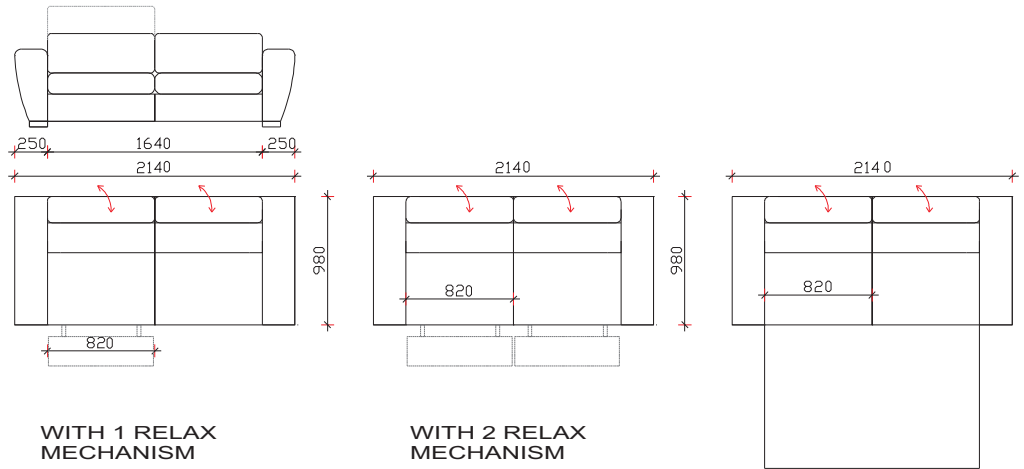

## SOFA ELEMENTS

ARMCHAIR

2 SEATER

WITH 1 RELAX MECHANISM

WITH 2 RELAX MECHANISM

POUF

3 SEATER

WITH 1 RELAX MECHANISM

WITH 2 RELAX MECHANISM

WITH BED SOFA VERSION 160cm

4 SEATER

WITH 1 RELAX MECHANISM

WITH 2 OR 3 RELAX MECHANISM

### ANGLED 3 SEATER

WITH 1 RELAX MECHANISM

WITH 2 RELAX MECHANISM

WITH BED SOFA VERSION 160cm

## COMBINATION OF ANGLED SOFAS

ANGLED 2 SEATER

RELAX

WITH 1 OR 2 RELAX MECHANISM

- \* 272 x 172 CM
- 288 x 172 CM
- 346 x 172 CM

ANGLED 2 SEATER

ANGLE

- \* 271 x 271 CM
- 271 x 287 CM
- 287 x 287 CM
- 271 x 345 CM
- 287 x 345 CM
- 345 x 345 CM