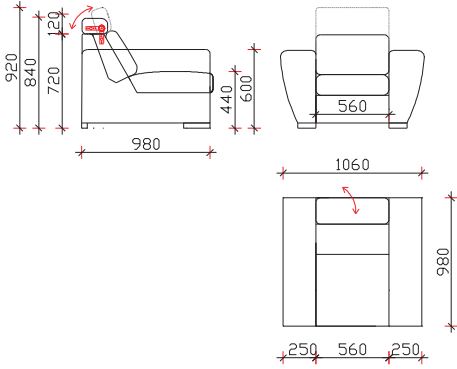

# INVIDIA

- BUILT-IN MECHANISM ( ABLE TO ADJUST THE FEATBACK ANGLE)
- SEDIŠTE I NASLON JE OD PROFILIRANI SUNĐER
- BED SOFA : AVAILABLE ORTHOPEDIC VERSION OF METAL BASE WITH 160cm WIDTH (IN 3 SEATER)
- WOODEN LEGS h-40mm

## SOFA ELEMENTS

ARMCHAIR

2 SEATER

WITH 1 RELAX MECHANISM

WITH 2 RELAX MECHANISM

POUF

3 SEATER

WITH 1 RELAX MECHANISM

WITH 2 RELAX MECHANISM

WITH BED SOFA VERSION 160cm

4 SEATER

WITH 1 RELAX MECHANISM

WITH 2 OR 3 RELAX MECHANISM

## COMBINATION OF ANGLED SOFAS

ANGLED 2 SEATER

RELAX

WITH 1 OR 2 RELAX MECHANISM

- \* 272 x 172 CM
- 288 x 172 CM
- 346 x 172 CM

ANGLED 2 SEATER

ANGLE

- \* 271 x 271 CM
- 271 x 287 CM
- 287 x 287 CM
- 271 x 345 CM
- 287 x 345 CM
- 345 x 345 CM