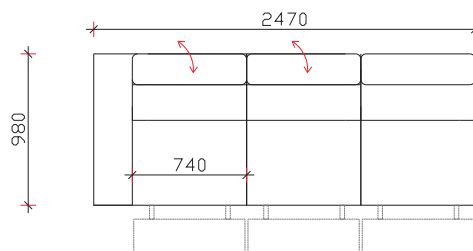

### ANGLE

### ANGLED 3 SEATER

WITH 1 RELAX MECHANISM

WITH 2 RELAX MECHANISM

WITH BED SOFA VERSION 160cm

### ANGLED 4 SEATER

WITH 1 RELAX MECHANISM

WITH 2 OR 3 RELAX MECHANISM