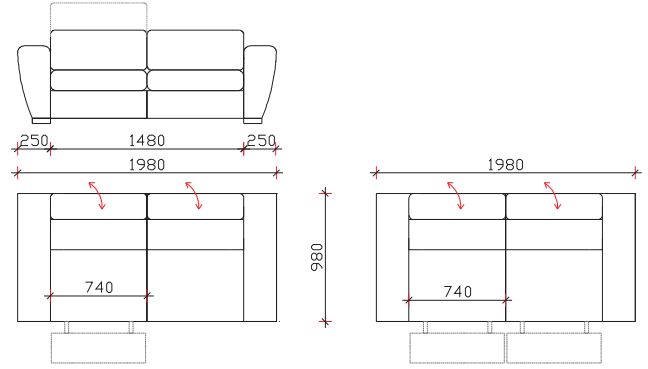

2 SEATER

WITH 1 RELAX MECHANISM

WITH 2 RELAX MECHANISM