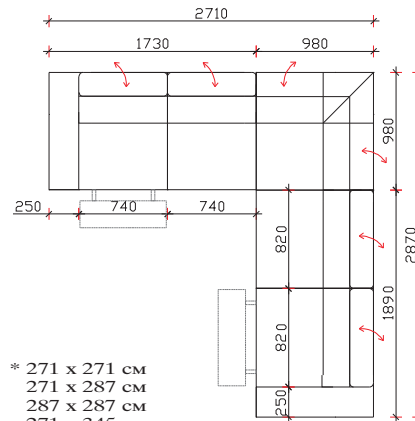

## COMBINATION OF ANGLED SOFAS

ANGLED 2 SEATER

RELAX

WITH 1 OR 2 RELAX MECHANISM

- \* 272 x 172 CM
- 288 x 172 CM
- 346 x 172 CM

ANGLED 2 SEATER

ANGLE

- \* 271 x 271 CM
- 271 x 287 CM
- 287 x 287 CM
- 271 x 345 CM
- 287 x 345 CM
- 345 x 345 CM