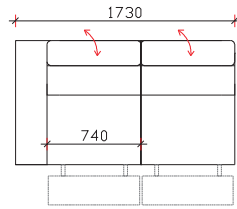

WITH 2 RELAX MECHANISM