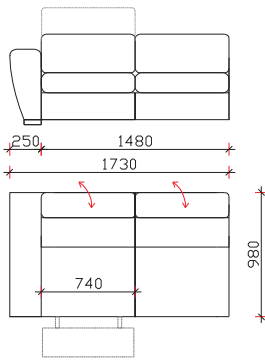

ANGLED ELEMENTS

ANGLED 2 SEATER

WITH 1 RELAX MECHANISM