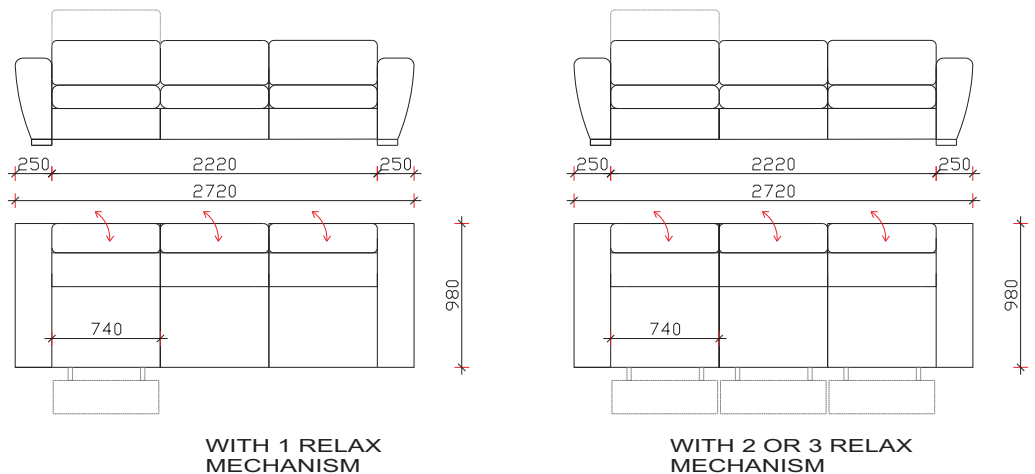

## SOFA ELEMENTS

ARMCHAIR

2 SEATER

WITH 1 RELAX MECHANISM

WITH 2 RELAX MECHANISM

POUF

3 SEATER

WITH 1 RELAX MECHANISM

WITH 2 RELAX MECHANISM

WITH BED SOFA VERSION 160cm

4 SEATER

WITH 1 RELAX MECHANISM

WITH 2 OR 3 RELAX MECHANISM

### ANGLED 3 SEATER

WITH 1 RELAX MECHANISM

WITH 2 RELAX MECHANISM

WITH BED SOFA VERSION 160cm

## COMBINATION OF ANGLED SOFAS

ANGLED 2 SEATER

RELAX

WITH 1 OR 2 RELAX MECHANISM

- \* 272 x 172 CM
- 288 x 172 CM
- 346 x 172 CM

ANGLED 2 SEATER

ANGLE

- \* 271 x 271 CM
- 271 x 287 CM
- 287 x 287 CM
- 271 x 345 CM
- 287 x 345 CM
- 345 x 345 CM