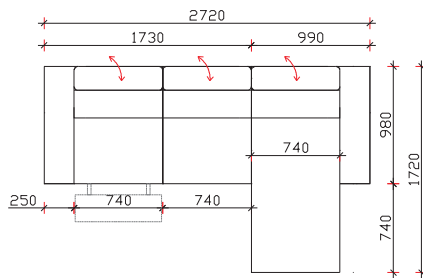

## COMBINATION OF ANGLED SOFAS

ANGLED 2 SEATER

RELAX

WITH 1 OR 2 RELAX MECHANISM

- \* 272 x 172 CM
- 288 x 172 CM
- 346 x 172 CM

ANGLED 2 SEATER

ANGLE

- \* 271 x 271 CM
- 271 x 287 CM
- 287 x 287 CM
- 271 x 345 CM
- 287 x 345 CM
- 345 x 345 CM