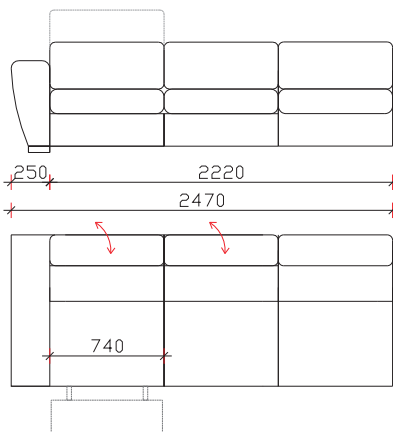

### ANGLE

### ANGLED 3 SEATER

WITH 1 RELAX MECHANISM

WITH 2 RELAX MECHANISM

WITH BED SOFA VERSION 160cm

### ANGLED 4 SEATER

WITH 1 RELAX MECHANISM

WITH 2 OR 3 RELAX MECHANISM

## COMBINATION OF ANGLED SOFAS

ANGLED 2 SEATER

RELAX

WITH 1 OR 2 RELAX MECHANISM

- \* 272 x 172 CM
- 288 x 172 CM
- 346 x 172 CM

ANGLED 2 SEATER

ANGLE

- \* 271 x 271 CM
- 271 x 287 CM
- 287 x 287 CM
- 271 x 345 CM
- 287 x 345 CM
- 345 x 345 CM