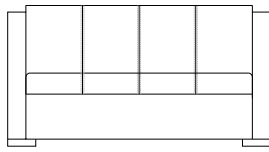

BED EQUINOX

- HYDRAULIC MECHANISM WITH GAS PISTONS
- STORAGE AVAILABLE

110

167 / 187 / 207

237

for mattress : 140 / 160 / 180 x 200 cm