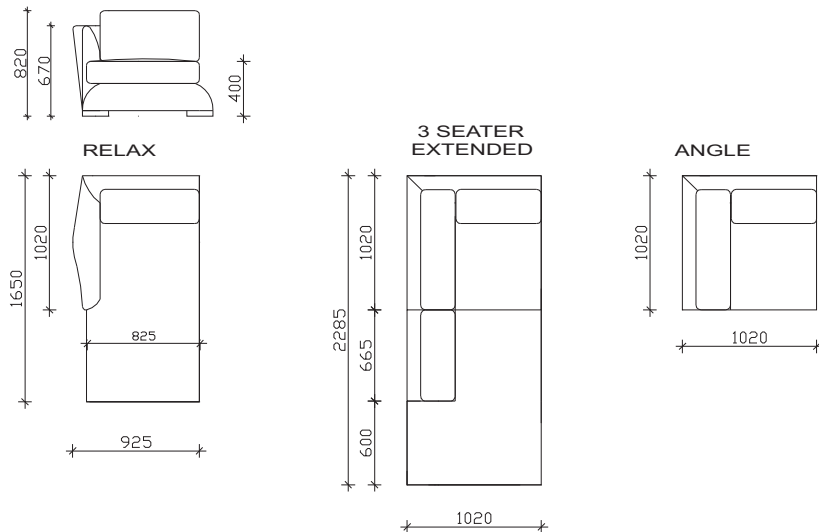

ANGLED ELEMENTS