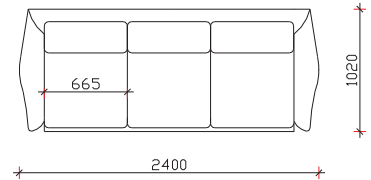

# EGO

- BACK AND SEATING CUSHIONS IN COVER FILLED UP WITH GOOSE FEATHER
- BED SOFA: AVAILABLE ORTHOPEDIC VERSION OF METAL BASE WITH 160sm WIDTH ( IN 3 SEATER)
- METAL LEGS TYPE ( INOKS) ASL 217-h=4sm
- DECORATIVE PILLOWS ARE OPTIONAL ( 40 x 40sm )

## SOFA ELEMENTS

POUF

ARMCHAIR

2 SEATER

3 SEATER

4 SEATER

4 SEATER IN LEATHER

## ANGLED ELEMENTS

ANGLED 2 SEATER

ANGLED 3 SEATER

ANGLED 4 SEATER

ANGLED 4 SEATER IN LEATHER