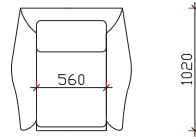

EGO

- BACK AND SEATING CUSHIONS IN COVER FILLED UP WITH GOOSE FEATHER
- BED SOFA: AVAILABLE ORTHOPEDIC VERSION OF METAL BASE WITH 160sm WIDTH (IN 3 SEATER)
- METAL LEGS TYPE (INOKS) ASL 217-h=4sm
- DECORATIVE PILLOWS ARE OPTIONAL (40 x 40sm)

SOFA ELEMENTS

ARMCHAIR

ANGLED ELEMENTS