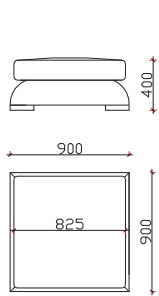

# EGO

- BACK AND SEATING CUSHIONS IN COVER FILLED UP WITH GOOSE FEATHER
- BED SOFA: AVAILABLE ORTHOPEDIC VERSION OF METAL BASE WITH 160sm WIDTH ( IN 3 SEATER)
- METAL LEGS TYPE ( INOKS) ASL 217-h=4sm
- DECORATIVE PILLOWS ARE OPTIONAL ( 40 x 40sm )

## SOFA ELEMENTS

POUF

ARMCHAIR

2 SEATER

3 SEATER

4 SEATER

4 SEATER IN LEATHER

## ANGLED ELEMENTS

ANGLED 2 SEATER

ANGLED 3 SEATER

ANGLED 4 SEATER

ANGLED 4 SEATER IN LEATHER