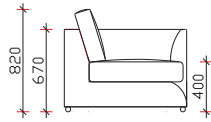

# EGO

- BACK AND SEATING CUSHIONS IN COVER FILLED UP WITH GOOSE FEATHER
- BED SOFA: AVAILABLE ORTHOPEDIC VERSION OF METAL BASE WITH 160sm WIDTH ( IN 3 SEATER)
- METAL LEGS TYPE ( INOKS) ASL 217-h=4sm
- DECORATIVE PILLOWS ARE OPTIONAL ( 40 x 40sm )

## SOFA ELEMENTS

POUF

ARMCHAIR

2 SEATER

3 SEATER

4 SEATER

4 SEATER IN LEATHER