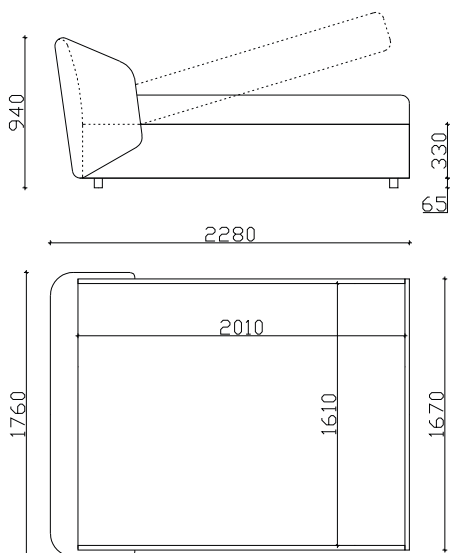

BED DOLCHE

- POSSIBILITY WITH BEDDING CASE
- METAL LEGS SPK 08 h-6.5cm
- HYDRAULIC MECHANISM

*** NOTICE: ALLOWED UPHOLSTERED DIMENSION +/- 2cm

VIEWS

BEDS