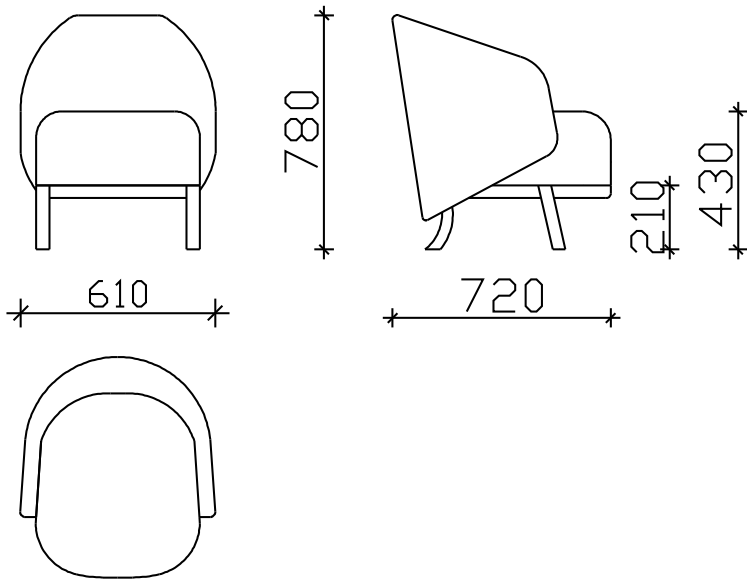

ARMCHAIR DOLCE

- BACK & SEATING MADE OF EXPENDED UNDERFORMABLE H.R. POLYURETHANE
- WOODEN LEGS H=21cm

*** NOTICE : ALLOWED UPHOLSTERED DIMENSION +/- 2cm

VIEWS

ELEMENTS

ARMCHAIR

2 SEATER