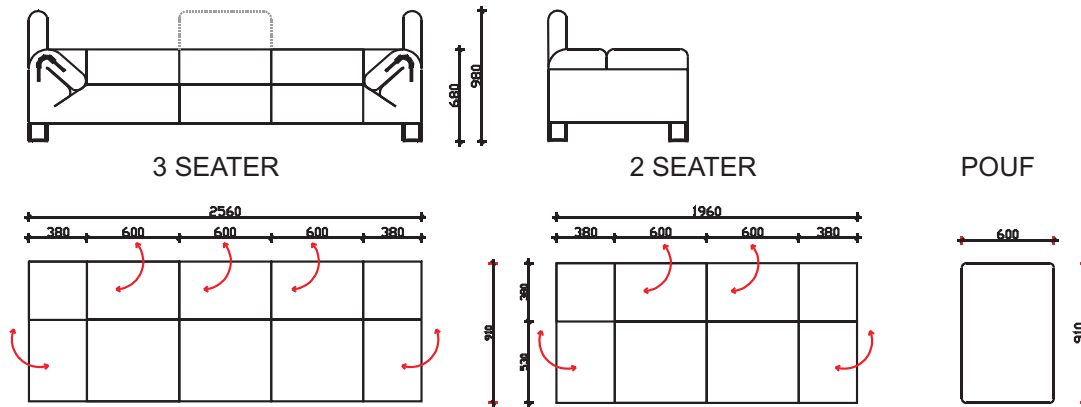

SOFA ELEMENTS