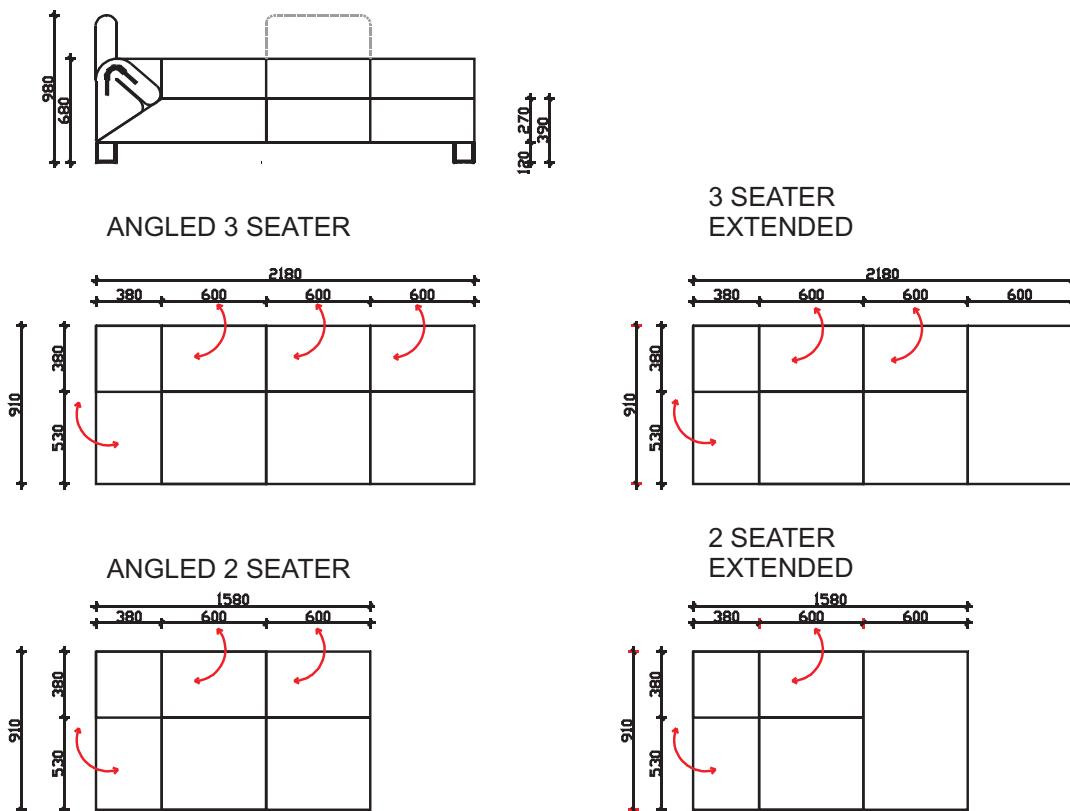

# DUNE

- ADJUSTABLE HEADREST AND ARMREST
- METAL LEGS TYPE ( INOX) SPK 282-h=12sm
- DECORATIVE PILLOWS ARE OPTIONAL ( 60 x 40sm )

## SOFA ELEMENTS

ANGLED 3 SEATER +  
2 SEATER

ANGLED 2 SEATER +  
3 SEATER

ANGLED 2 SEATER +  
2 SEATER