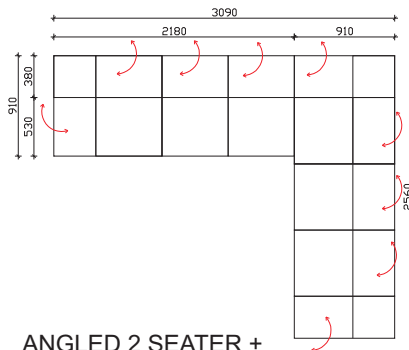

## ANGLED ELEMENTS

# DUNE

- ADJUSTABLE HEADREST AND ARMREST
- METAL LEGS TYPE ( INOX) SPK 282-h=12sm
- DECORATIVE PILLOWS ARE OPTIONAL ( 60 x 40sm )

## COMBINATION OF ANGLED SOFAS

ANGLED 3 SEATER +  
3 SEATER EXTENDED

ANGLED 3 SEATER +  
3 SEATER

ANGLED 2 SEATER +  
2 SEATER EXTENDED

ANGLED 2 SEATER +  
ANGLED 2 SEATER

ANGLED 3 SEATER +  
ANGLED 3 SEATER

ANGLED 3 SEATER +  
2 SEATER

ANGLED 2 SEATER +  
3 SEATER

ANGLED 2 SEATER +  
2 SEATER