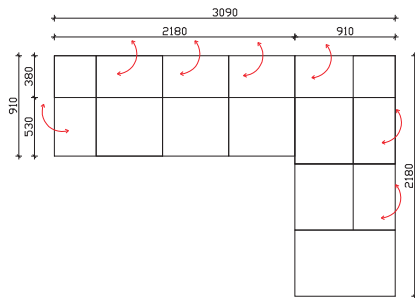

## ANGLED ELEMENTS

# DUNE

- ADJUSTABLE HEADREST AND ARMREST
- METAL LEGS TYPE ( INOX) SPK 282-h=12sm
- DECORATIVE PILLOWS ARE OPTIONAL ( 60 x 40sm )

## COMBINATION OF ANGLED SOFAS

ANGLED 3 SEATER +  
3 SEATER EXTENDED

ANGLED 3 SEATER +  
3 SEATER

ANGLED 2 SEATER +  
2 SEATER EXTENDED

ANGLED 2 SEATER +  
ANGLED 2 SEATER

ANGLED 3 SEATER +  
ANGLED 3 SEATER

ANGLED 3 SEATER +  
2 SEATER

ANGLED 2 SEATER +  
3 SEATER

ANGLED 2 SEATER +  
2 SEATER