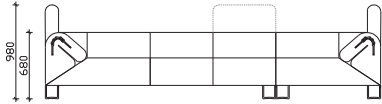

## ANGLED ELEMENTS

# DUNE

- ADJUSTABLE HEADREST AND ARMREST
- METAL LEGS TYPE ( INOX) SPK 282-h=12sm
- DECORATIVE PILLOWS ARE OPTIONAL ( 60 x 40sm )

## COMBINATION OF ANGLED SOFAS

ANGLED 3 SEATER +  
3 SEATER EXTENDED

ANGLED 3 SEATER +  
3 SEATER

ANGLED 2 SEATER +  
2 SEATER EXTENDED

ANGLED 2 SEATER +  
ANGLED 2 SEATER

ANGLED 3 SEATER +  
ANGLED 3 SEATER