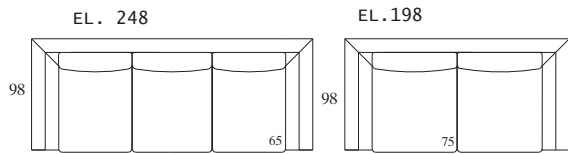

IN LEATHER: