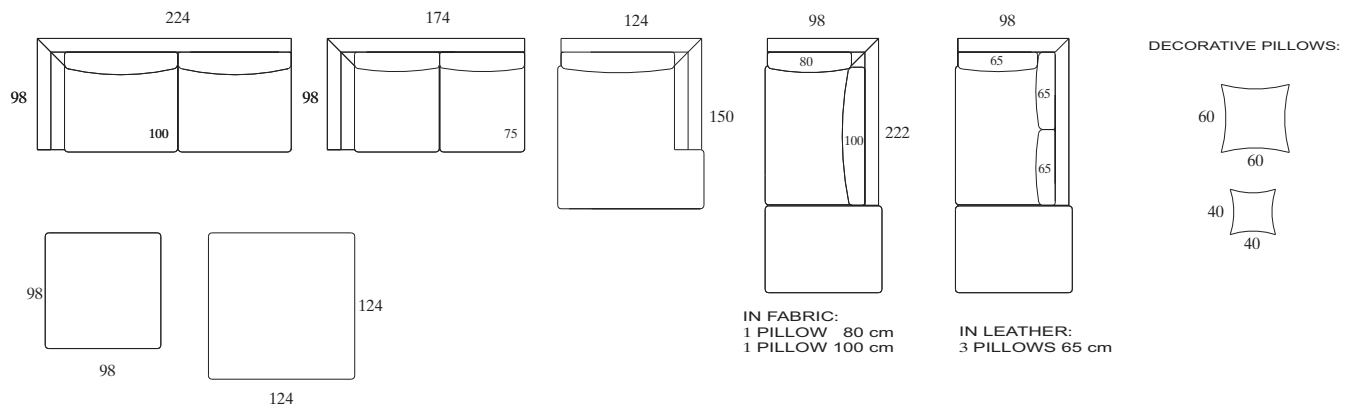

ANGLED ELEMENTS