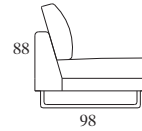

SOFA

IN FABRIC: