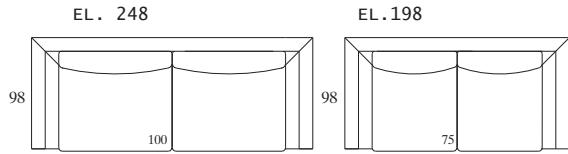

SOFA

IN FABRIC: