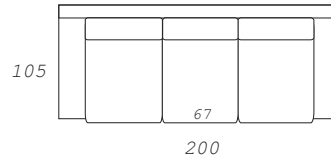

DIVA

- SOFA WITH REMOVABLE COVER
- 3 ½ AND 4 SEATER ARE MADE OF TWO PARTS
- BACK CUSHIONS IN COVER FILLED UP WITH GOOSE FEATHER
- SEATING CUSHIONS:
 - EXPANDED H.R. POLYURETHAN or
 - GOOSE FEATHERS
- DECORATIVE PILLOWS ARE OPTIONAL (FILLED WITH FEATHERS 60/60 AND 60/40cm)

ELEMENT 210

ELEMENT 248

ELEMENT 288

(el.210 without 1 armrest) ELEMENT 186 with 1 armrest

(el.248 without 1 armrest) ELEMENT 224 with 1 armrest

(half of el.288) ELEMENT 144 with 1 armrest

ANGLE ELEMENT

RELAX

RELAX LONG

POUF 90 x 90

POUF 90 x 105

SMALL CUSHIONS 60 h 60 40 h 60

DIVA