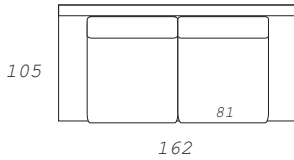

DIVA

- SOFA WITH REMOVABLE COVER
- 3 ½ AND 4 SEATER ARE MADE OF TWO PARTS
- BACK CUSHIONS IN COVER FILLED UP WITH GOOSE FEATHER
- SEATING CUSHIONS:
 - EXPANDED H.R. POLYURETHAN or
 - GOOSE FEATHERS
- DECORATIVE PILLOWS ARE OPTIONAL (FILLED WITH FEATHERS 60/60 AND 60/40cm)

ELEMENT 210

ELEMENT 248

ELEMENT 288

(el.210 without 1 armrest) ELEMENT 186 with 1 armrest

(el.248 without 1 armrest) ELEMENT 224 with 1 armrest

(half of el.288) ELEMENT 144 with 1 armrest

ANGLE ELEMENT

RELAX

RELAX LONG

POUF 90 x 90

POUF 90 x 105

SMALL CUSHIONS 60 h 60 40 h 60

DIVA