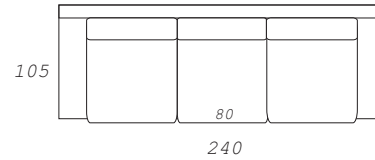

DIVA

- SOFA WITH REMOVABLE COVER
- 3 ½ AND 4 SEATER ARE MADE OF TWO PARTS
- BACK CUSHIONS IN COVER FILLED UP WITH GOOSE FEATHER
- SEATING CUSHIONS:
 - EXPANDED H.R. POLYURETHAN or
 - GOOSE FEATHERS
- DECORATIVE PILLOWS ARE OPTIONAL (FILLED WITH FEATHERS 60/60 AND 60/40cm)

ELEMENT 210

ELEMENT 248

ELEMENT 288

(el.210 without 1 armrest) ELEMENT 186 with 1 armrest

(el.248 without 1 armrest) ELEMENT 224 with 1 armrest

(half of el.288) ELEMENT 144 with 1 armrest

ANGLE ELEMENT

RELAX