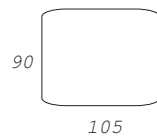

ELEMENT 210

ELEMENT 248

ELEMENT 288

(el.210 without 1 armrest) ELEMENT 186 with 1 armrest

(el.248 without 1 armrest) ELEMENT 224 with 1 armrest

(half of el.288) ELEMENT 144 with 1 armrest

ANGLE ELEMENT

RELAX

RELAX LONG

POUF 90 x 90

POUF 90 x 105

SMALL CUSHIONS 60 h 60 40 h 60

DIVA