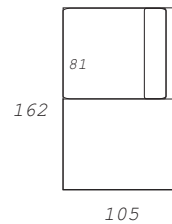

ELEMENT 210

ELEMENT 248

ELEMENT 288

(el.210 without 1 armrest) ELEMENT 186 with 1 armrest

(el.248 without 1 armrest) ELEMENT 224 with 1 armrest

(half of el.288) ELEMENT 144 with 1 armrest

ANGLE ELEMENT

RELAX

RELAX LONG

POUF 90 x 90

POUF 90 x 105

SMALL CUSHIONS 60 h 60 40 h 60

DIVA