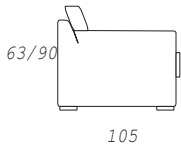

DIVA

- SOFA WITH REMOVABLE COVER
- 3 ½ AND 4 SEATER ARE MADE OF TWO PARTS
- BACK CUSHIONS IN COVER FILLED UP WITH GOOSE FEATHER
- SEATING CUSHIONS:
 - EXPANDED H.R. POLYURETHAN or
 - GOOSE FEATHERS
- DECORATIVE PILLOWS ARE OPTIONAL (FILLED WITH FEATHERS 60/60 AND 60/40cm)

ELEMENT 210

ELEMENT 248

ELEMENT 288

(el.210 without 1 armrest) ELEMENT 186 with 1 armrest

(el.248 without 1 armrest) ELEMENT 224 with 1 armrest

(half of el.288) ELEMENT 144 with 1 armrest

ANGLE ELEMENT

RELAX