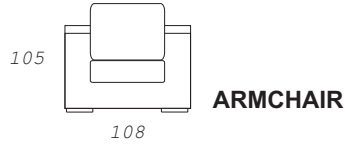

DIVA

- SOFA WITH REMOVABLE COVER
- 3 ½ AND 4 SEATER ARE MADE OF TWO PARTS
- BACK CUSHIONS IN COVER FILLED UP WITH GOOSE FEATHER
- SEATING CUSHIONS:
 - EXPANDED H.R. POLYURETHAN or
 - GOOSE FEATHERS
- DECORATIVE PILLOWS ARE OPTIONAL (FILLED WITH FEATHERS 60/60 AND 60/40cm)

ELEMENT 210

ELEMENT 248

ELEMENT 288

(el.210 without 1 armrest) ELEMENT 186 with 1 armrest

(el.248 without 1 armrest) ELEMENT 224 with 1 armrest

(half of el.288) ELEMENT 144 with 1 armrest

ANGLE ELEMENT

RELAX