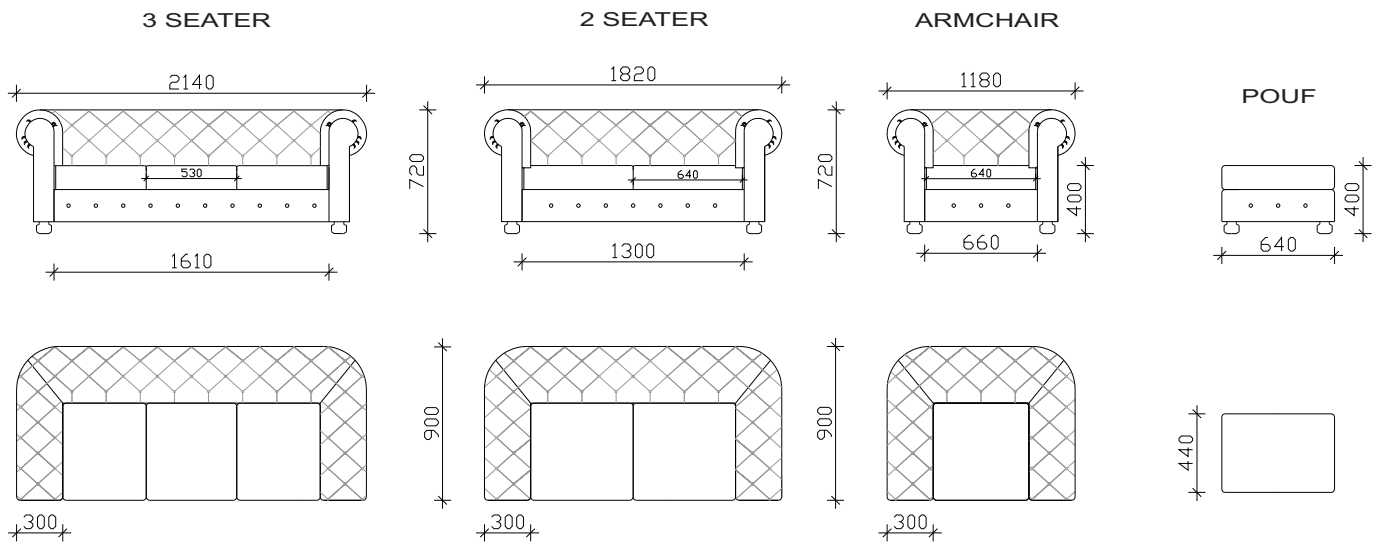

CHESTERFIELD

- SEATING CUSHIONS AND THE BACK MADE OF EXPANDED UNDEFORMABLE H.R POLYURETHANE
 -WOODEN LEGS H=7cm

*NOTICE - ALLOWED UPHOLSTERED DIMENSION +/- 2 cm

SOFA ELEMENTS

ANGLE ELEMENTS

COMBINATION