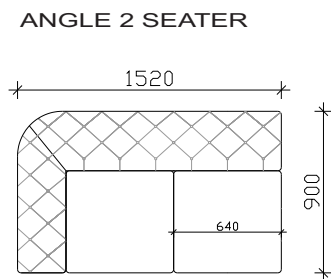

CHESTERFIELD

- SEATING CUSHIONS AND THE BACK MADE OF EXPANDED UNDEFORMABLE H.R POLYURETHANE
 -WOODEN LEGS H=7cm

*NOTICE - ALLOWED UPHOLSTERED DIMENSION +/- 2 cm

SOFA ELEMENTS

ANGLE ELEMENTS

COMBINATION