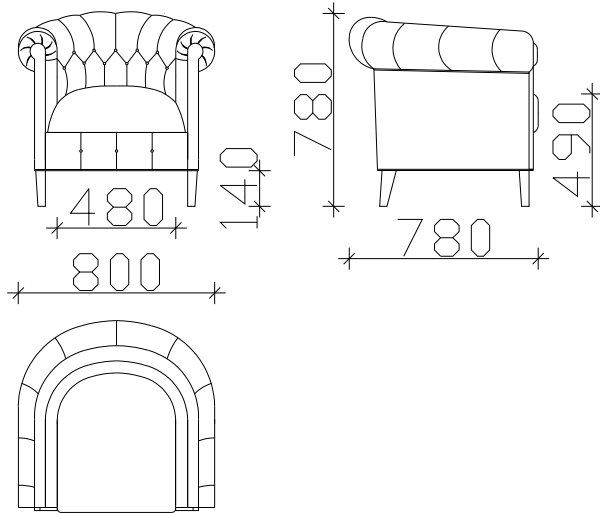

ARMCHAIR CHESTER SMALL

- BACK & SEATING CUSHIONS MADE OF EXPANDED UNDERFORMABLE H.R.POLYURETHANE
- WOODEN LEGS h-14cm
- POSSIBILITY OF WOODEN POLISH SELECTION (NATURAL, WALNUT, CHERRY & WENGE)

***NOTICE: ALLOWED UPHOLSTERED DIMENSION +/-2cm

ФОТЕЉА

ДВОСЕД