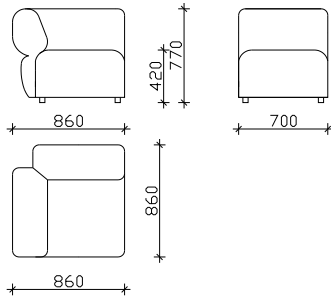

BLOSSOM

- BACK& SEATING MADE OF EXPANDED UNDEFORMABLE H.R POLYURETHANE
- PLASTIC FEET h-4cm. HIGH

***NOTICE : ALLOWED UPHOLSTERED DIMENSION +/- 2cm.

VIEWS

SOFA ELEMENTS

ANGLE ELEMENTS

ANGLE / ANGLE 1 SEATER

COMBINATIONS

* 242 / 242cm

* 312 / 242cm