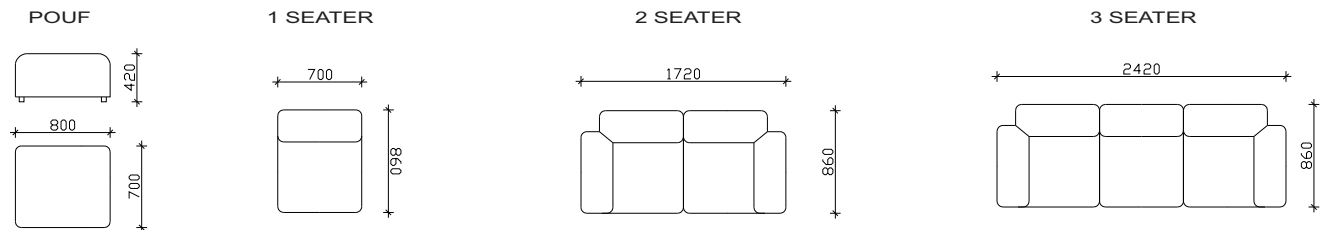

SOFA ELEMENTS