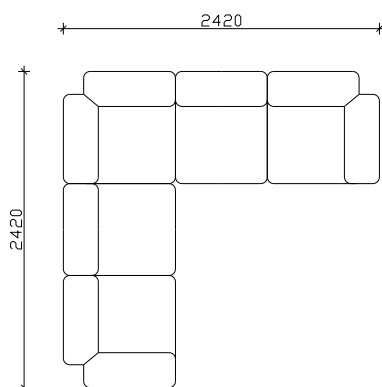

ANGLE ELEMENTS

ANGLE / ANGLE 1 SEATER

COMBINATIONS

* 242 / 242cm