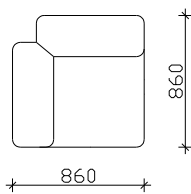

# BLOSSOM

- BACK& SEATING MADE OF EXPANDED UNDEFORMABLE H.R POLYURETHANE
- PLASTIC FEET h-4cm. HIGH

\*\*\*NOTICE : ALLOWED UPHOLSTERED DIMENSION +/- 2cm.

## VIEWS

## COMBINATIONS

\* 242 / 242cm

\* 312 / 242cm