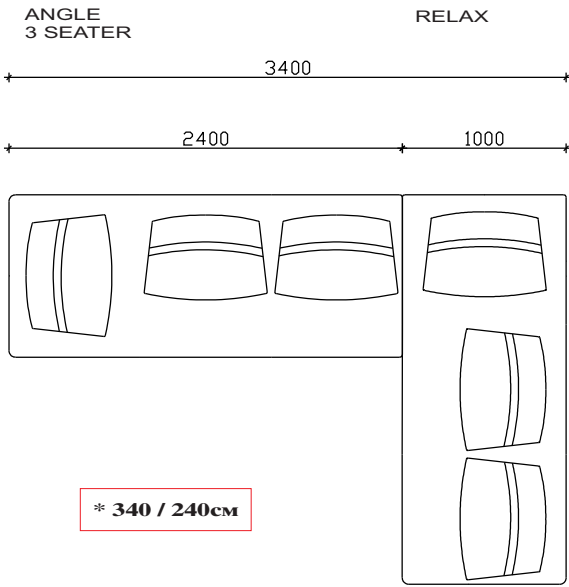

COMBINATIONS