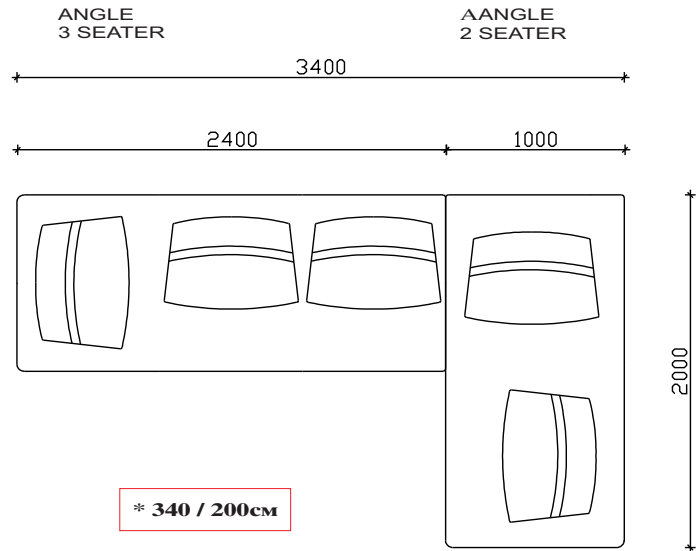

COMBINATIONS