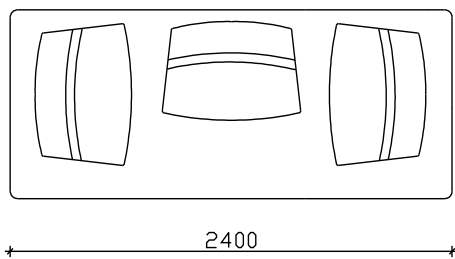

SOFA ELEMENTS

3 SEATER