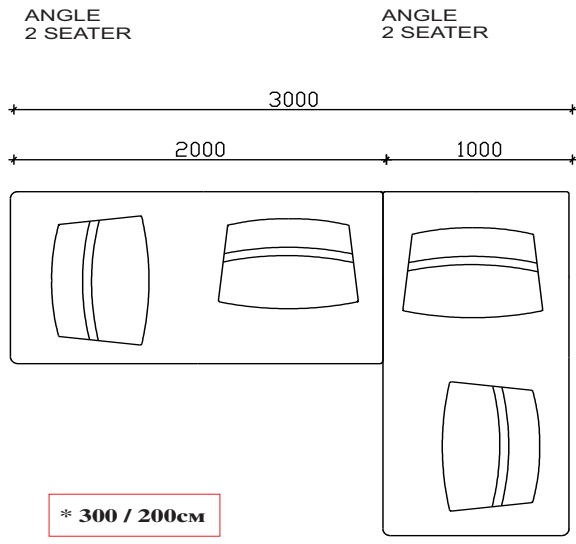

COMBINATIONS