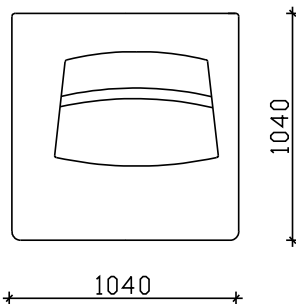

## ANGLE ELEMENTS

ANGLE 3 SEATER

ANGLE 2 SEATER

ANGLE

# ALTIPLANO

- REMOVABLE BACKRESTS
- FIXED UPHOLSTERY
- BACK & SEATING MADE OF EXPANDED UNDERFORMABLE H.R. POLYURETHANE
- METAL LEGS SPK 218 H=11,5cm

\*\*\* NOTICE : ALLOWED UPHOLSTERED DIMENSION +/- 2cm