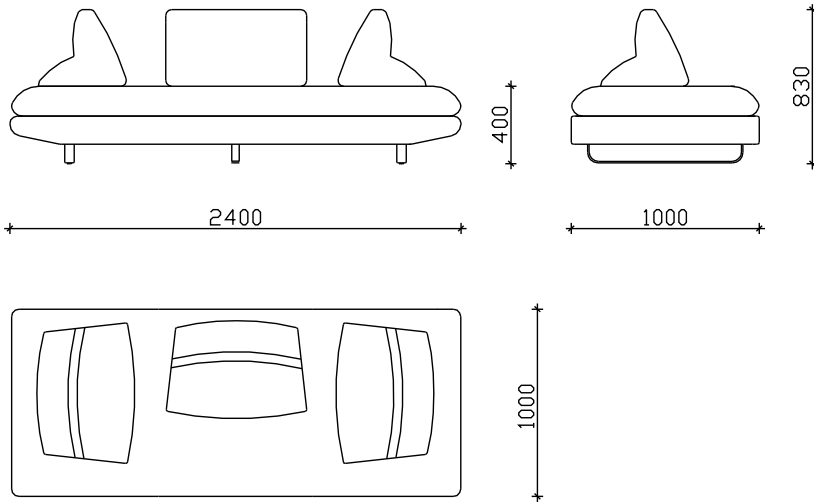

# ALTIPLANO

- REMOVABLE BACKRESTS
- FIXED UPHOLSTERY
- BACK & SEATING MADE OF EXPANDED UNDERFORMABLE H.R. POLYURETHANE
- METAL LEGS SPK 218 H=11,5cm

\*\*\* NOTICE : ALLOWED UPHOLSTERED DIMENSION +/- 2cm

## SOFA ELEMENTS

3 SEATER

2 SEATER