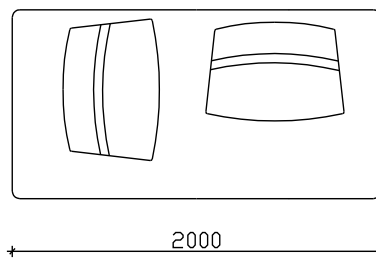

ALTIPLANO

- REMOVABLE BACKRESTS
- FIXED UPHOLSTERY
- BACK & SEATING MADE OF EXPANDED UNDERFORMABLE H.R. POLYURETHANE
- METAL LEGS SPK 218 H=11,5cm

*** NOTICE : ALLOWED UPHOLSTERED DIMENSION +/- 2cm

VIEWS

SOFA ELEMENTS

2 SEATER

ANGLE ELEMENTS