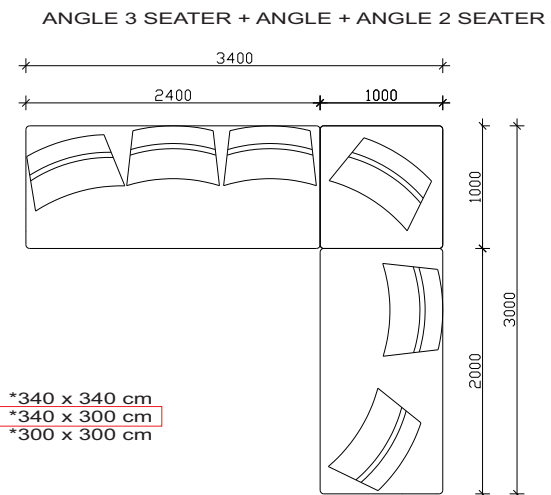

ALTIPLANO

- REMOVABLE BECK
- SEATING MADE OF EXPANDED UNDEFORMABLE POLYURETHANE
- METHAL LEGS TYPE SPK 218 h=12cm

*** NOTICE: ALLOWED UPHOLSTERED DIMENSION $\pm 2\text{cm}$

SOFA ELEMENTS

ANGLE ELEMENTS

COMBINATIONS

- *340 x 340 cm
- *340 x 300 cm
- *300 x 300 cm