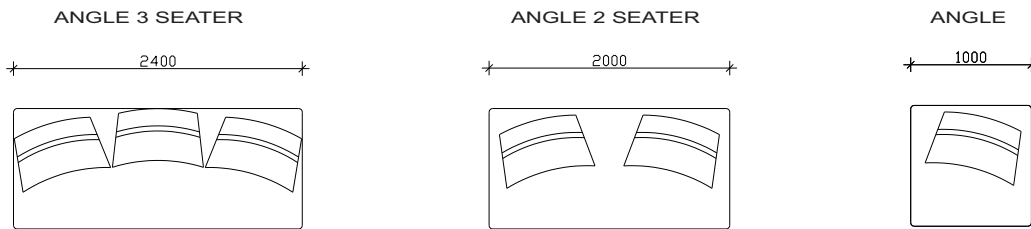

ALTIPLANO

- REMOVABLE BECK
- SEATING MADE OF EXPANDED UNDEFORMABLE POLYURETHANE
- METHAL LEGS TYPE SPK 218 h=12cm

*** NOTICE: ALLOWED UPHOLSTERED DIMENSION $\pm 2\text{cm}$

SOFA ELEMENTS

ANGLE ELEMENTS

COMBINATIONS

- *340 x 340 cm
- *340 x 300 cm
- *300 x 300 cm