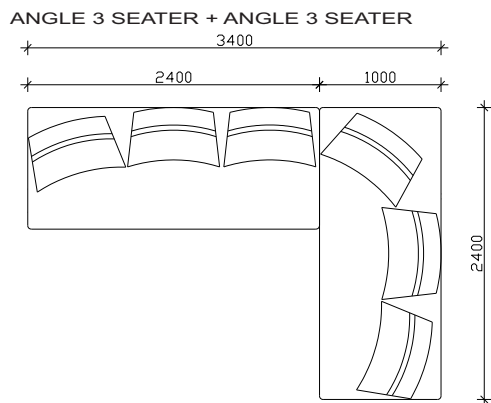

ALTIPLANO

- REMOVABLE BECK
- SEATING MADE OF EXPANDED UNDEFORMABLE POLYURETHANE
- METHAL LEGS TYPE SPK 218 h=12cm

*** NOTICE: ALLOWED UPHOLSTERED DIMENSION $\pm 2\text{cm}$

SOFA ELEMENTS

ANGLE ELEMENTS

COMBINATIONS

- *340 x 340 cm
- *340 x 300 cm
- *300 x 300 cm