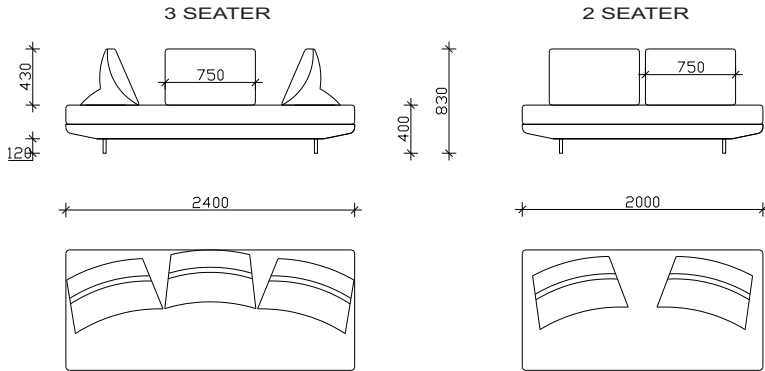

ALTIPLANO

- REMOVABLE BECK
- SEATING MADE OF EXPANDED UNDEFORMABLE POLYURETHANE
- METHAL LEGS TYPE SPK 218 h=12cm

*** NOTICE: ALLOWED UPHOLSTERED DIMENSION $\pm 2\text{cm}$

SOFA ELEMENTS

ANGLE ELEMENTS

COMBINATIONS

- *340 x 340 cm
- *340 x 300 cm
- *300 x 300 cm