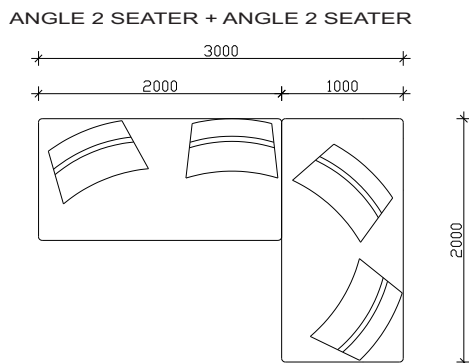

ALTIPLANO

- REMOVABLE BECK
- SEATING MADE OF EXPANDED UNDEFORMABLE POLYURETHANE
- METHAL LEGS TYPE SPK 218 h=12cm

*** NOTICE: ALLOWED UPHOLSTERED DIMENSION $\pm 2\text{cm}$

SOFA ELEMENTS

ANGLE ELEMENTS

COMBINATIONS

- *340 x 340 cm
- *340 x 300 cm
- *300 x 300 cm