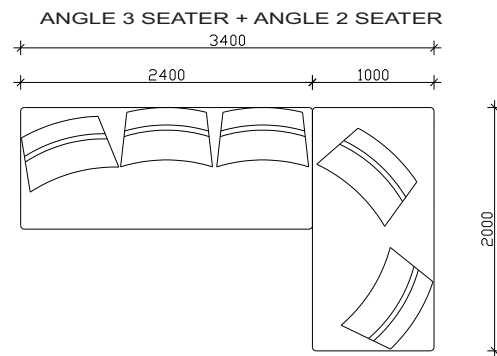

ALTIPLANO

- REMOVABLE BECK
- SEATING MADE OF EXPANDED UNDEFORMABLE POLYURETHANE
- METHAL LEGS TYPE SPK 218 h=12cm

*** NOTICE: ALLOWED UPHOLSTERED DIMENSION $\pm 2\text{cm}$

SOFA ELEMENTS

ANGLE ELEMENTS

COMBINATIONS

- *340 x 340 cm
- *340 x 300 cm
- *300 x 300 cm